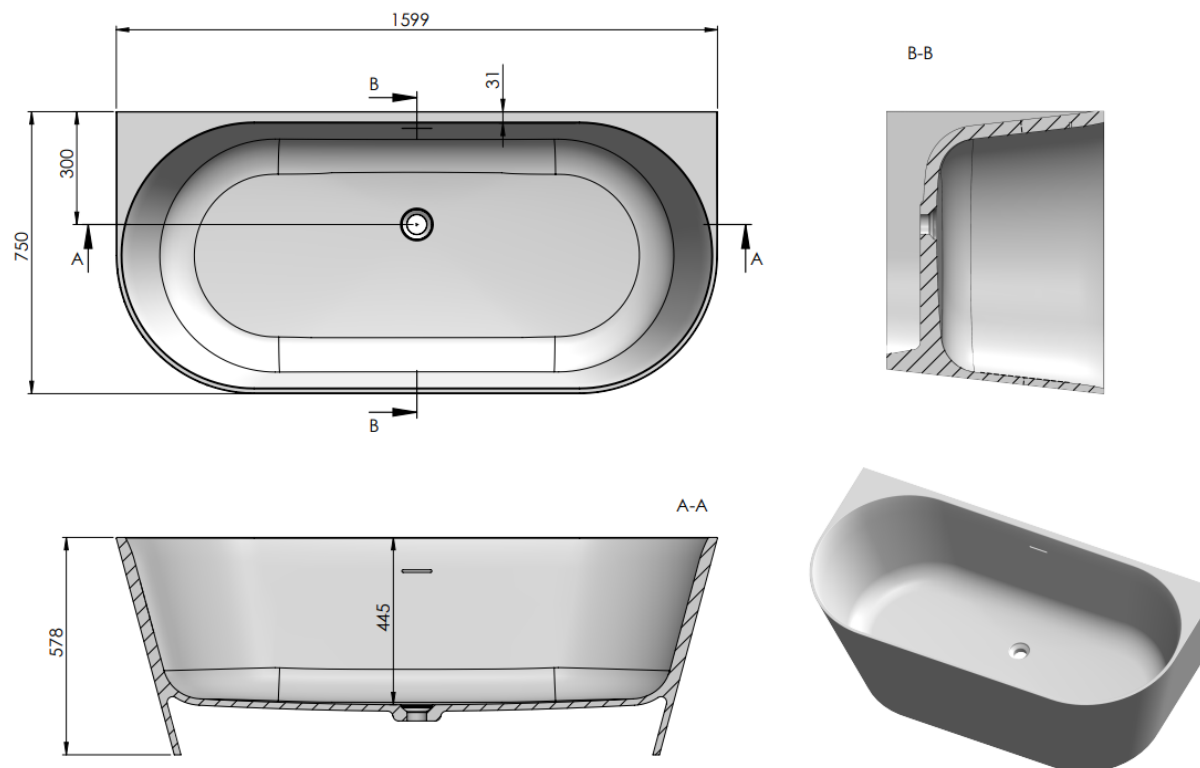

NATHAN

159,9 x 75 x 57,8

DETREMMERIE

BATHROOM FURNITURE

OPMERKINGEN / REMARQUES: HP@DETREMMERIE.BE

DESIGN BAD / BAIGNOIRE DESIGN

Tolerances in mm	
Lenght	±5
Widht	±5
Height	±5
Hole location	±1
Hole dimensions	±1
Plane bending	±2
Longitudinal slope	16 mm
Transverse slope	12 mm
Material	Gelcoat