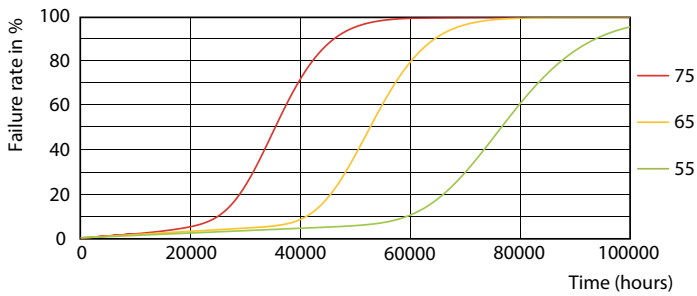

Lumen Maintenance Diagram - MAS LEDtube VLE 1500mm 19.3W/23W 865 T8