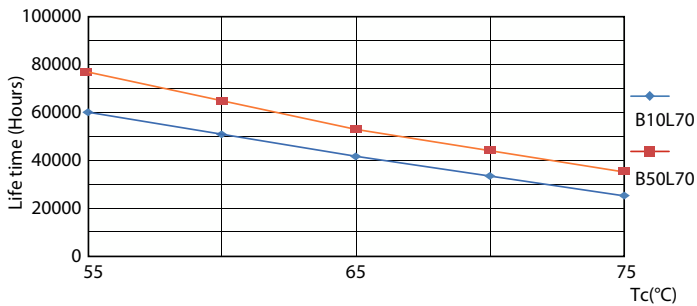

LEDtube-75K-5575-FailureRate-LED

LifetimeVsTc