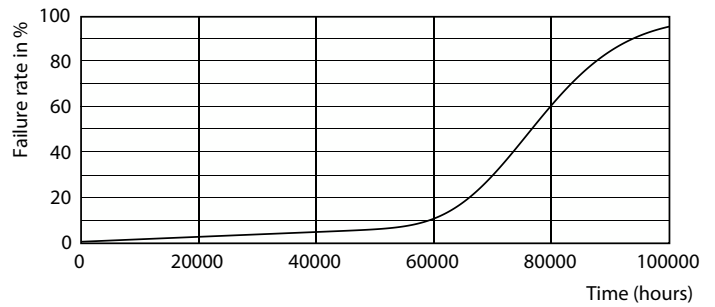

Life Expectancy Diagram