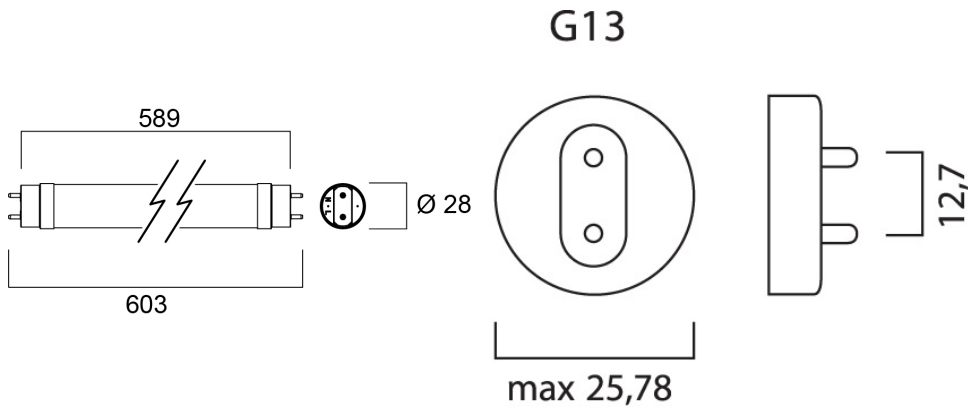

Technical drawings

Data table

GENERAL DATA

Product name	ToLEDo AVANT T8 CCG L600 1000LM 840 50K RL
Technology	LED
Cap/Base	G13
Operating temperature range (°C)	-20°C...+55°C
E-number FI	4941342
Warranty	5 years

OPTICAL DATA

Colour temperature (K)	4000
CRI (Ra)	80
Colour Variation Initial (SDCM)	6
Photobiological Risk Group	RG0

ELECTRICAL DATA

Wattage (W)	6.6