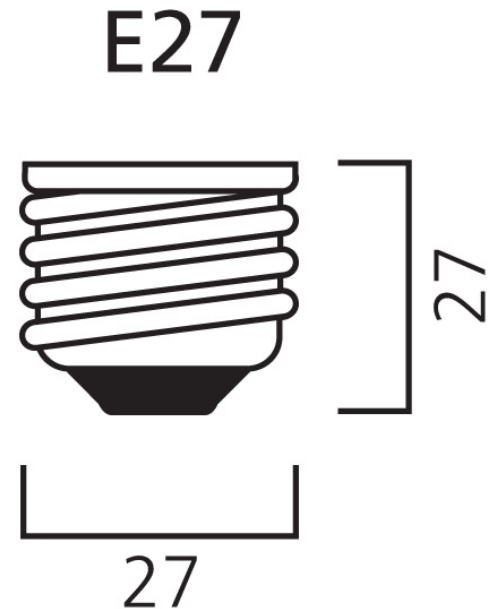

Product Overview

Product name	ToLEDo RT Ball V5 ST DIM 470LM 827 E27 SL
Technology	LED
Watt (Rated) (W)	4.5
Fixture rating	Open
General application	Hospitality, Residential & Consumer
ETIM Class	EC001959
E-number FI	4740942
Correlated colour temperature (k)	2700
Light colour	Homelight
CRI (Ra)	80
Colour Variation Initial (SDCM)	6
Photobiological Risk Group	RG1
Wattage (W)	4.5
Power consumption (W)	4.5
Dimmable	Yes
Average life (Nominal) (h)	15000
Product EAN number	5410288294933
Warranty	3 years

ToLEDo RT Ball V5 ST DIM 470LM 827 E27 SL 0029493

Useful luminous flux (#use)

470

Technical drawings

Data table

GENERAL DATA

Product name	ToLEDo RT Ball V5 ST DIM 470LM 827 E27 SL
Technology	LED
Watt (Rated) (W)	4.5
Fixture rating	Open
General application	Hospitality, Residential & Consumer
Operating temperature range (°C)	-10°C...+45°C
Performance ambient temperature Tq (°C)	25
ETIM Class	EC001959
E-number FI	4740942
Warranty	3 years

PACKAGING

Product EAN number	5410288294933
Packaging single length / height (cm)	9.5
Packaging single width (cm)	5.0
Packaging single depth (cm)	5.0
DUN14 (inner)	15410288294930
Units per outer package	6
Packaging outer length / height (cm)	15.8
Packaging outer width (cm)	10.7
Packaging outer depth (cm)	10.5