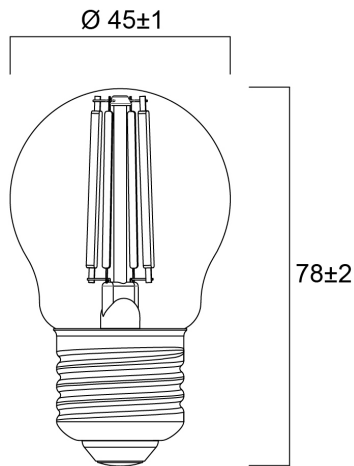

Product Overview

Product name	ToLEDo RT Ball V5 ST DIM 470LM 827 E27 SL
Technology	LED
Watt (Rated) (W)	4.5
Fixture rating	Open
General application	Hospitality, Residential & Consumer
ETIM Class	EC001959
E-number FI	4740942
Correlated colour temperature (k)	2700
Light colour	Homelight
CRI (Ra)	80
Colour Variation Initial (SDCM)	6
Photobiological Risk Group	RG1
Wattage (W)	4.5
Power consumption (W)	4.5
Dimmable	Yes
Average life (Nominal) (h)	15000
Product EAN number	5410288294933
Warranty	3 years

ToLEDo RT Ball V5 ST DIM 470LM 827 E27 SL 0029493

Useful luminous flux (#use)

470

Technical drawings

Data table

GENERAL DATA

Product name	ToLEDo RT Ball V5 ST DIM 470LM 827 E27 SL
Technology	LED
Watt (Rated) (W)	4.5
Fixture rating	Open
General application	Hospitality, Residential & Consumer
Operating temperature range (°C)	-10°C...+45°C
Performance ambient temperature Tq (°C)	25
ETIM Class	EC001959
E-number FI	4740942
Warranty	3 years

PACKAGING

Product EAN number	5410288294933
Packaging single length / height (cm)	9.5
Packaging single width (cm)	5.0
Packaging single depth (cm)	5.0
DUN14 (inner)	15410288294930
Units per outer package	6
Packaging outer length / height (cm)	15.8
Packaging outer width (cm)	10.7
Packaging outer depth (cm)	10.5