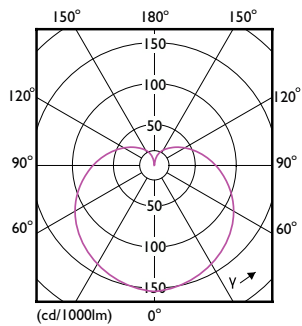

Light Distribution Diagram - CorePro LEDbulb ND 4.9-40W A60 E27 930