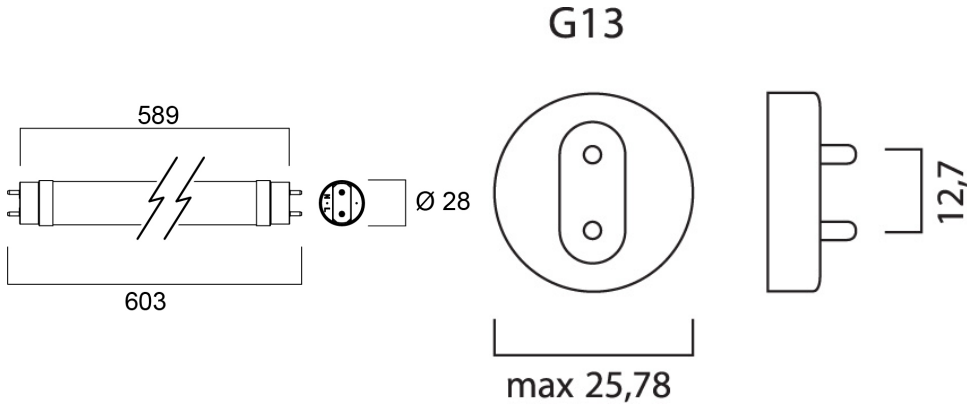

Features

- Energy efficient and affordable LED T8 solution to replace conventional fluorescent T8 lamps
- Omni-directional uniform light distribution thanks to glass tube construction design, same as traditional fluorescent T8 tubes
- High lumen package - 1000lm
- High lumen efficacy - 150 lm/W
- Switching cycles - 200,000X
- Average life 50,000 hours lifespan
- Lamp length - 600mm
- Wide beam angle
- High power factor
- Suitable for general illumination in offices, supermarkets, department stores, train stations, petrol stations, parking lots and maintenance free applications
- Suitable for operation with electromagnetic gears / CCG and direct mains operation (220-240V)
- 5-Year warranty

Product Overview

Product name	ToLEDo AVANT T8 CCG L600 1000LM 830 50K RL
Technology	LED
Cap/Base	G13
E-number FI	4941341
Colour temperature (K)	3000
CRI (Ra)	80
Colour Variation Initial (SDCM)	6
Photobiological Risk Group	RG0
Wattage (W)	6.6
IP rating	IP20
Product EAN number	5410288302362
Warranty	5 years

Technical drawings

Data table

GENERAL DATA

Product name	ToLEDo AVANT T8 CCG L600 1000LM 830 50K RL
Technology	LED
Cap/Base	G13
Operating temperature range (°C)	-20°C...+55°C
E-number FI	4941341
Warranty	5 years

PHYSICAL DATA

IP rating	IP20
Nominal Product Length (mm)	589
Nominal Product Diameter (mm)	28
Weight (kg)	0.094

PACKAGING

Single packaging type	Carton
Product EAN number	5410288302362
Packaging single width (cm)	2.8
Packaging single depth (cm)	2.8
DUN14 (outer)	15410288302369
Packaging outer length / height (cm)	69.4