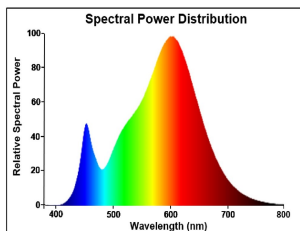

ToLEDo AVANT T8 CCG and AC

ToLEDo AVANT T8 CCG L600 1000LM 830 50K RL
0030236

TECHNICAL DRAWINGS