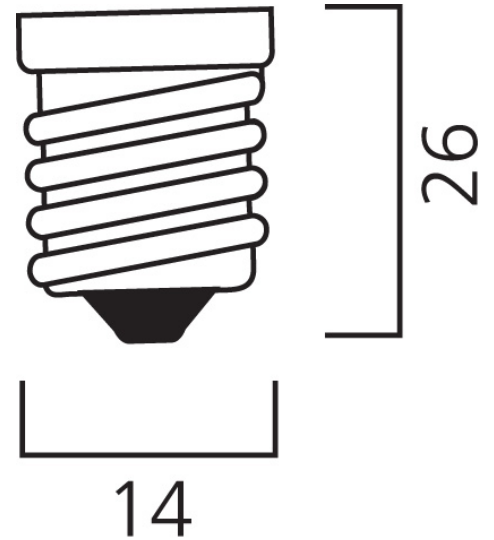

Product Overview

Product name	ToLEDo RT Ball V5 CL 806LM 827 E14 SL
Technology	LED
Watt (Rated) (W)	6
Cap/Base	E14
Fixture rating	Open
General application	Hospitality, Residential & Consumer
ETIM Class	EC001959
E-number FI	4740951
Correlated colour temperature (k)	2700
Light colour	Homelight
CRI (Ra)	80
Colour Variation Initial (SDCM)	6
Photobiological Risk Group	RG1
Wattage (W)	6
Power consumption (W)	6
Dimmable	No
Average life (Nominal) (h)	15000
Product EAN number	5410288295336

ToLEDo RT Ball V5 CL 806LM 827 E14 SL 0029533

Warranty	3 years
Useful luminous flux (#use)	806

Technical drawings

Data table

GENERAL DATA

Product name	ToLEDo RT Ball V5 CL 806LM 827 E14 SL
Technology	LED
Watt (Rated) (W)	6
Cap/Base	E14
Fixture rating	Open
General application	Hospitality, Residential & Consumer
Operating temperature range (°C)	-20°C...+40°C
Performance ambient temperature Tq (°C)	25
ETIM Class	EC001959
E-number FI	4740951

ToLEDo RT Ball V5 CL 806LM 827 E14 SL 0029533

Warranty	3 years
----------	---------

OPTICAL DATA

Useful luminous flux (#use)	806
Luminous flux (Rated) (lm)	806
Correlated colour temperature (k)	2700
Light colour	Homelight
CRI (Ra)	80
Colour Variation Initial (SDCM)	6
Photobiological Risk Group	RG1
Lumen maintenance at end of nominal life (%)	70

Product EAN number	5410288295336
Packaging single length / height (cm)	5.0
Packaging single width (cm)	5.0
Packaging single depth (cm)	9.5
DUN14 (inner)	15410288295333
Units per outer package	6
Packaging outer length / height (cm)	15.8
Packaging outer width (cm)	10.7
Packaging outer depth (cm)	10.5