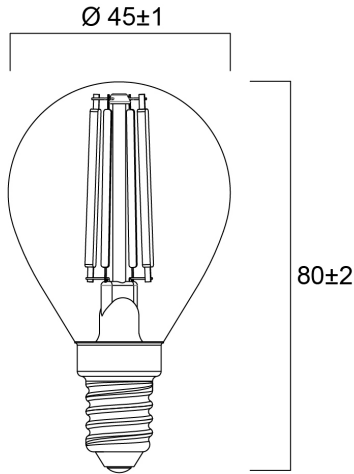

Product Overview

Product name	ToLEDo RT Ball V5 CL 806LM 827 E14 SL
Technology	LED
Watt (Rated) (W)	6
Cap/Base	E14
Fixture rating	Open
General application	Hospitality, Residential & Consumer
ETIM Class	EC001959
E-number FI	4740951
Correlated colour temperature (k)	2700
Light colour	Homelight
CRI (Ra)	80
Colour Variation Initial (SDCM)	6
Photobiological Risk Group	RG1
Wattage (W)	6
Power consumption (W)	6
Dimmable	No
Average life (Nominal) (h)	15000
Product EAN number	5410288295336

ToLEDo RT Ball V5 CL 806LM 827 E14 SL 0029533

Warranty	3 years
Useful luminous flux (#use)	806

Technical drawings

Data table

GENERAL DATA

Product name	ToLEDo RT Ball V5 CL 806LM 827 E14 SL
Technology	LED
Watt (Rated) (W)	6
Cap/Base	E14
Fixture rating	Open
General application	Hospitality, Residential & Consumer
Operating temperature range (°C)	-20°C...+40°C
Performance ambient temperature Tq (°C)	25
ETIM Class	EC001959
E-number FI	4740951

ToLEDo RT Ball V5 CL 806LM 827 E14 SL 0029533

Warranty	3 years
----------	---------

OPTICAL DATA

Useful luminous flux (#use)	806
Luminous flux (Rated) (lm)	806
Correlated colour temperature (k)	2700
Light colour	Homelight
CRI (Ra)	80
Colour Variation Initial (SDCM)	6
Photobiological Risk Group	RG1
Lumen maintenance at end of nominal life (%)	70

Product EAN number	5410288295336
Packaging single length / height (cm)	5.0
Packaging single width (cm)	5.0
Packaging single depth (cm)	9.5
DUN14 (inner)	15410288295333
Units per outer package	6
Packaging outer length / height (cm)	15.8
Packaging outer width (cm)	10.7
Packaging outer depth (cm)	10.5