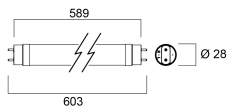

TECHNICAL DRAWINGS