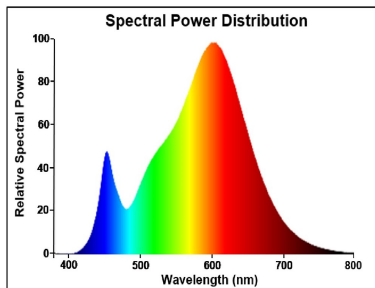

ToLEDo AVANT T8 CCG and AC

ToLEDo AVANT T8 CCG L600 1000LM 830 50K RL
0030236

Safety data

Optimal operating condition (°C)	-20-55
Breakage cleaning instructions	Not applicable
Special purpose lamp	No
Suitable for household illumination	Yes
Safety message	Suitable for totally enclosed fixture

PHOTOMETRY

TECHNICAL DRAWINGS