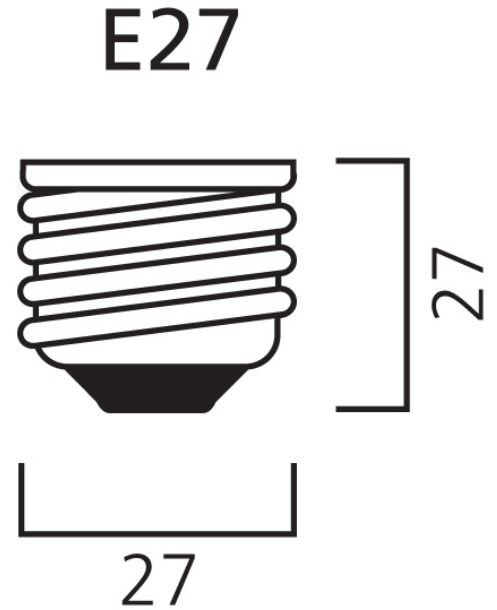

Product Overview

Product name	ToLEDo RT Ball V5 CL 806LM 827 E27 SL
Technology	LED
Watt (Rated) (W)	6
Cap/Base	E27
Fixture rating	Open
General application	Hospitality, Residential & Consumer
ETIM Class	EC001959
E-number FI	4740952
Correlated colour temperature (k)	2700
Light colour	Homelight
CRI (Ra)	80
Colour Variation Initial (SDCM)	6
Photobiological Risk Group	RG1
Wattage (W)	6
Power consumption (W)	6
Dimmable	No
Average life (Nominal) (h)	15000
Product EAN number	5410288295343

ToLEDo RT Ball V5 CL 806LM 827 E27 SL 0029534

Warranty	3 years
Useful luminous flux (#use)	806

Technical drawings

Data table

GENERAL DATA

Product name	ToLEDo RT Ball V5 CL 806LM 827 E27 SL
Technology	LED
Watt (Rated) (W)	6
Cap/Base	E27
Fixture rating	Open
General application	Hospitality, Residential & Consumer
Operating temperature range (°C)	-20°C...+40°C
Performance ambient temperature Tq (°C)	25
ETIM Class	EC001959

PACKAGING

Product EAN number	5410288295343
Packaging single length / height (cm)	5.0
Packaging single width (cm)	5.0
Packaging single depth (cm)	9.5
DUN14 (inner)	15410288295340
Units per outer package	6
Packaging outer length / height (cm)	15.8
Packaging outer width (cm)	10.7
Packaging outer depth (cm)	10.5