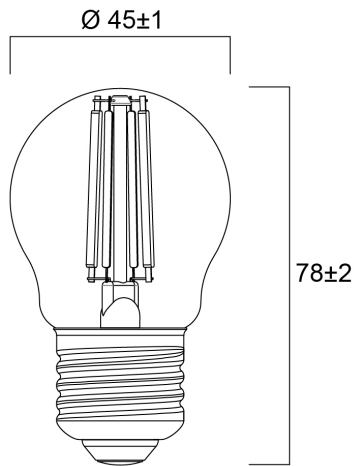

Product Overview

Product name	ToLEDo RT Ball V5 CL 806LM 827 E27 SL
Technology	LED
Watt (Rated) (W)	6
Cap/Base	E27
Fixture rating	Open
General application	Hospitality, Residential & Consumer
ETIM Class	EC001959
E-number FI	4740952
Correlated colour temperature (k)	2700
Light colour	Homelight
CRI (Ra)	80
Colour Variation Initial (SDCM)	6
Photobiological Risk Group	RG1
Wattage (W)	6
Power consumption (W)	6
Dimmable	No
Average life (Nominal) (h)	15000
Product EAN number	5410288295343

ToLEDo RT Ball V5 CL 806LM 827 E27 SL 0029534

Warranty	3 years
Useful luminous flux (#use)	806

Technical drawings

Data table

GENERAL DATA

Product name	ToLEDo RT Ball V5 CL 806LM 827 E27 SL
Technology	LED
Watt (Rated) (W)	6
Cap/Base	E27
Fixture rating	Open
General application	Hospitality, Residential & Consumer
Operating temperature range (°C)	-20°C...+40°C
Performance ambient temperature Tq (°C)	25
ETIM Class	EC001959

LIFETIME DATA

Lifespan L70 B50	15000
Average life (Nominal) (h)	15000

ToLEDo RT Ball V5 CL 806LM 827 E27 SL 0029534

Average life (Rated) (h)	15000
--------------------------	-------

PHYSICAL DATA

Nominal Product Length (mm)	78
Nominal Product Diameter (mm)	45
Weight (kg)	0.014

PACKAGING

Product EAN number	5410288295343
Packaging single length / height (cm)	5.0
Packaging single width (cm)	5.0
Packaging single depth (cm)	9.5
DUN14 (inner)	15410288295340
Units per outer package	6
Packaging outer length / height (cm)	15.8
Packaging outer width (cm)	10.7
Packaging outer depth (cm)	10.5