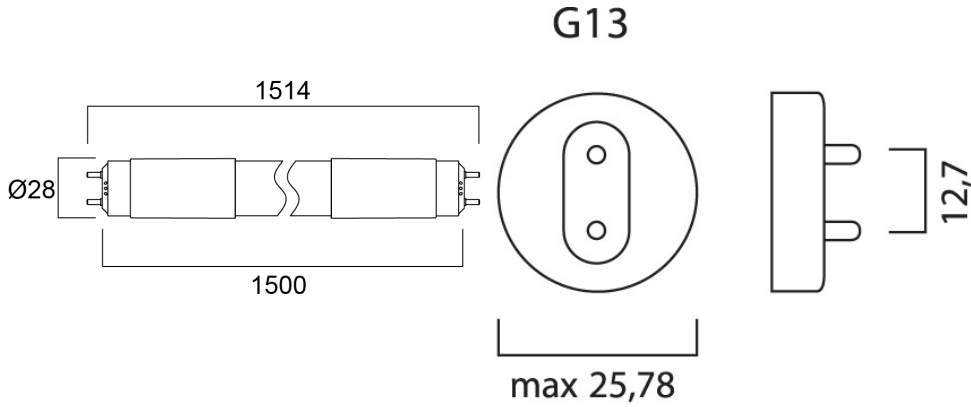

Features

- Energy efficient and affordable LED T8 solution to replace conventional fluorescent T8 lamps
- Omni-directional uniform light distribution thanks to glass tube construction design, same as traditional fluorescent T8 tubes
- Lumen output - 2300lm
- High lumen efficacy - 135 lm/W
- Switching cycles - 200,000X
- Average rated life 30,000 hours
- Lamp length - 1500mm
- Wide beam angle
- Suitable for general illumination in offices, supermarkets, department stores, parking lots
- Suitable for operation with electromagnetic gears/CCG and direct mains operation (220-240V)
- 3-Year warranty

Product Overview

Product name	ToLEDo NEOS T8 CCG L1500 2300LM 865 30K RL
Technology	LED
Cap/Base	G13
E-number FI	4941340
Colour temperature (K)	6500
CRI (Ra)	80
Colour Variation Initial (SDCM)	6
Photobiological Risk Group	RG0
Wattage (W)	17
IP rating	IP20
Product EAN number	5410288302355
Warranty	3 years

Technical drawings

Data table

GENERAL DATA

Product name	ToLEDo NEOS T8 CCG L1500 2300LM 865 30K RL
Technology	LED
Cap/Base	G13
Operating temperature range (°C)	-20°C...+45°C
E-number FI	4941340
Warranty	3 years

PHYSICAL DATA

IP rating	IP20
Nominal Product Length (mm)	1499
Nominal Product Diameter (mm)	28
Weight (kg)	0.28

PACKAGING

Single packaging type	Carton
Product EAN number	5410288302355
Packaging single width (cm)	2.8
Packaging single depth (cm)	2.8
DUN14 (outer)	15410288302352
Packaging outer length / height (cm)	159.5