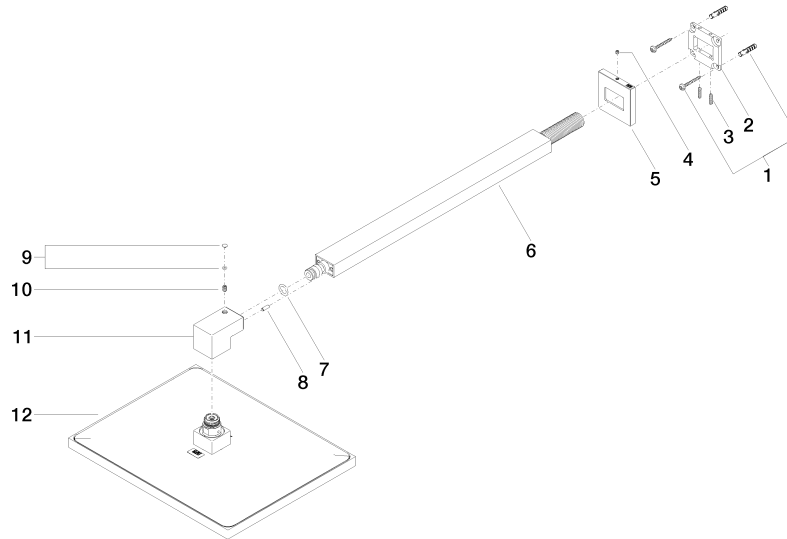

28 765 980 Product version from 3/13/2017

- rain shower 300 x 240mm
- Rain shower material: metal
- PURE RAIN, max. flow rate 20 l/min (at 3 bar)
- Function from: 12 l/min
- quick clearing
- with anti-scale system

## Recommended miscellaneous

- Concealed wall elbow -** 35 085 970 90
- min. recess depth 90 mm
  - max. recess depth 163 mm

28 765 980 Product version from 3/13/2017

mm [inches]

**Flow rate chart**

**Codes & Standards**

DIN 4109

ISO 3822

Scottish Water  
Byelaws

UK Water Supply  
Regulations

**Ü-Zeichen**

Rainshower with wall fixing 300 x 240 mm - Brushed Durabron (23kt Gold)

SERIES SPECIFIC

28 765 980 Product version from 3/13/2017

## Spare parts list

No.	Item Number	Name	Quantity used	Delivery time
7	90 14 10 011 00 90	O-Ring EPDM 70 11,0 x 2,5 mm -	1.00	14
3	09 31 11 084 90	Mounting Threaded pin with hexagon socket with cup point M4 x16 mm -	2.00	14
2	09 30 11 160 90	Connection 55 x 55 x 6,5 mm -	1.00	14
12	04 12 05 063 00-28	Rainshower angular 300 x 240 mm - Brushed Durabross (23kt Gold)	1.00	40
11	09 17 01 180-28	Connection 36 x 39 x 61 mm - Brushed Durabross (23kt Gold)	1.00	40
6	04 28 22 247 20-28	Connection 505 x 35 x 21 mm - Brushed Durabross (23kt Gold)	1.00	40
4	09 31 11 099 90	Mounting Threaded pin with hexagon socket with chamfered end M4 x 4 -	1.00	14
5	09 27 98 016-28	Rosette for rain shower Wall mounting 60 x 9 x 60 mm - Brushed Durabross (23kt Gold)	1.00	40
9	90 31 20 087 00-28	Plug with O-ring Ø 7 x 2,1 mm - Brushed Durabross (23kt Gold)	1.00	40
8	09 31 11 040 90	Straight pin Ø 6 x12 mm -	1.00	14
10	09 31 11 036 90	Mounting Threaded pin with hexagon socket with cup point M5 x 8 mm -	1.00	14
1	04 30 31 032 00 90	Attachment set Bolt 4 x 35 mm -	1.00	14