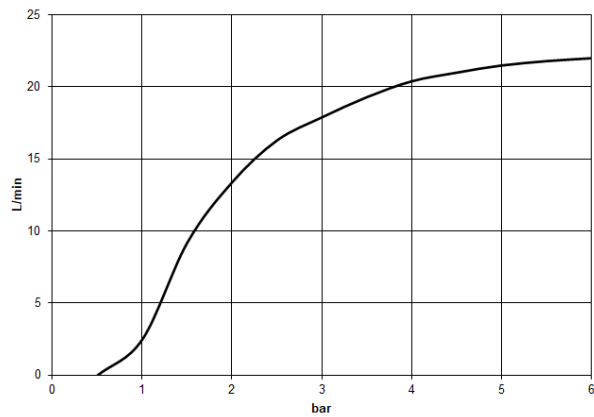

28 765 980 Product version from 3/13/2017

- rain shower 300 x 240mm
- Rain shower material: metal
- PURE RAIN, max. flow rate 20 l/min (at 3 bar)
- Function from: 12 l/min
- quick clearing
- with anti-scale system

**Technical data:**

- 450mm projection
- rosette 60 x 60 mm
- 1/2" connection

**Notes:**

- This product can help a building meet the requirements of Green Building Rating Systems, e.g. LEED®, BREEAM®, DGNB

## Recommended miscellaneous

- Concealed wall elbow -** 35 085 970 90
- min. recess depth 90 mm
  - max. recess depth 163 mm

28 765 980 Product version from 3/13/2017

mm [inches]

**Flow rate chart**

**Codes & Standards**