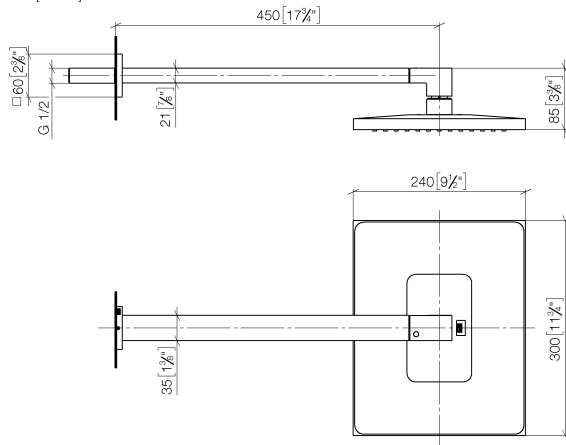

28 765 980 Product version from 3/13/2017

- rain shower 300 x 240mm
- Rain shower material: metal
- PURE RAIN, max. flow rate 20 l/min (at 3 bar)
- Function from: 12 l/min
- quick clearing
- with anti-scale system

**Technical data:**

- 450mm projection
- rosette 60 x 60 mm
- 1/2" connection

**Notes:**

- This product can help a building meet the requirements of Green Building Rating Systems, e.g. LEED®, BREEAM®, DGNB

## Recommended miscellaneous

- Concealed wall elbow -** 35 085 970 90
- min. recess depth 90 mm
  - max. recess depth 163 mm

28 765 980 Product version from 3/13/2017

mm [inches]

**Flow rate chart**

**Codes & Standards**

## Spare parts list

No.	Item Number	Name	Quantity used	Delivery time
7	90 14 10 011 00 90	O-Ring EPDM 70 11,0 x 2,5 mm -	1.00	14
3	09 31 11 084 90	Mounting Threaded pin with hexagon socket with cup point M4 x16 mm -	2.00	14
2	09 30 11 160 90	Connection 55 x 55 x 6,5 mm -	1.00	14
12	04 12 05 063 00-28	Rainshower angular 300 x 240 mm - Brushed Durabross (23kt Gold)	1.00	40
11	09 17 01 180-28	Connection 36 x 39 x 61 mm - Brushed Durabross (23kt Gold)	1.00	40
6	04 28 22 247 20-28	Connection 505 x 35 x 21 mm - Brushed Durabross (23kt Gold)	1.00	40
4	09 31 11 099 90	Mounting Threaded pin with hexagon socket with chamfered end M4 x 4 -	1.00	14
5	09 27 98 016-28	Rosette for rain shower Wall mounting 60 x 9 x 60 mm - Brushed Durabross (23kt Gold)	1.00	40
9	90 31 20 087 00-28	Plug with O-ring Ø 7 x 2,1 mm - Brushed Durabross (23kt Gold)	1.00	40
8	09 31 11 040 90	Straight pin Ø 6 x12 mm -	1.00	14
10	09 31 11 036 90	Mounting Threaded pin with hexagon socket with cup point M5 x 8 mm -	1.00	14
1	04 30 31 032 00 90	Attachment set Bolt 4 x 35 mm -	1.00	14