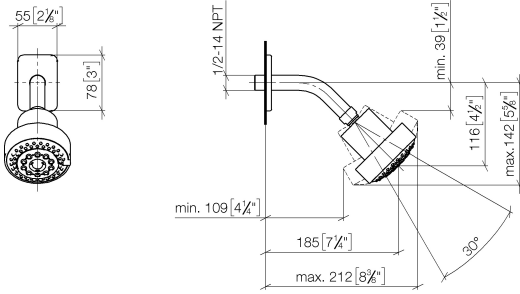

28 508 710

- spray head Ø 92mm
- Three settings: COMPACT RAIN, COMPACT SOFT FLOW, COMPACT AQUAPRESSURE FLOW, max. flow rate 9 l/min (at 3 bar)
- Function from: 7 l/min
- with anti-scale system

Technical data:

- 200-mm projection
- ball-joint pivotable through 30°
- rosette 78 x 55 mm
- 1/2" connection

Notes:

	Brushed Platinum	28 508 710-06
	Chrome	28 508 710-00

Recommended miscellaneous

- Concealed wall elbow -** 35 085 970 90
- min. recess depth 90 mm
 - max. recess depth 163 mm

28 508 710

mm [inches]

Flow rate chart

28 508 710

Spare parts list

No.	Item Number	Name	Quantity used	Delivery time
1	09 27 71 004-06	Rosette 78 x 55 x 8,5 mm - Brushed Platinum	1.00	20
5	04 12 11 110 00-06	Spray Overhead shower 93 x 113 x 100 mm - Brushed Platinum	1.00	20
2	09 31 11 048 90	Mounting Threaded pin with hexagon socket with point M4 x 8 mm -	1.00	14
4	09 11 03 011-06	Connection 140 x 65 x 21 mm - Brushed Platinum	1.00	20
3	09 14 10 098 90	O-Ring 22,0 x 1,6 mm -	1.00	14