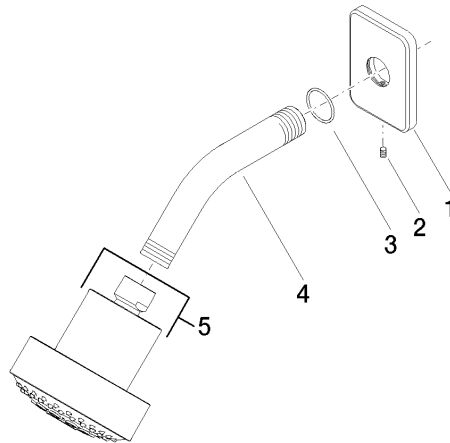

28 508 710

- spray head Ø 92mm
- Three settings: COMPACT RAIN, COMPACT SOFT FLOW, COMPACT AQUAPRESSURE FLOW, max. flow rate 9 l/min (at 3 bar)
- Function from: 7 l/min
- with anti-scale system

Technical data:

- 200-mm projection
- ball-joint pivotable through 30°
- rosette 78 x 55 mm
- 1/2" connection

Notes:

	Brushed Platinum	28 508 710-06
	Chrome	28 508 710-00

Recommended miscellaneous

- Concealed wall elbow -** 35 085 970 90
- min. recess depth 90 mm
 - max. recess depth 163 mm

28 508 710

mm [inches]

Flow rate chart

28 508 710

Spare parts list

No.	Item Number	Name	Quantity used	Delivery time
1	09 27 71 004-06	Rosette 78 x 55 x 8,5 mm - Brushed Platinum	1.00	20
5	04 12 11 110 00-06	Spray Overhead shower 93 x 113 x 100 mm - Brushed Platinum	1.00	20
2	09 31 11 048 90	Mounting Threaded pin with hexagon socket with point M4 x 8 mm -	1.00	14
4	09 11 03 011-06	Connection 140 x 65 x 21 mm - Brushed Platinum	1.00	20
3	09 14 10 098 90	O-Ring 22,0 x 1,6 mm -	1.00	14