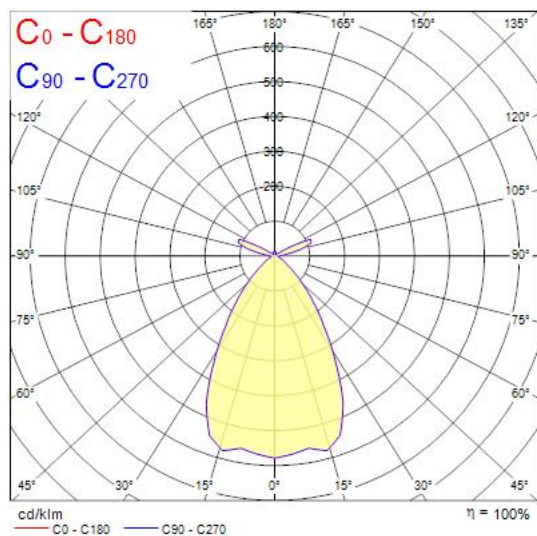

Concord

EQUINOX 165 2300 940 DALI BLACK 2060589

Housing colour	RAL 9005 - Jet black
IP rating	IP20
IK rating	IK02
Product EAN number	5025768605897
Warranty	5 years

Photometry