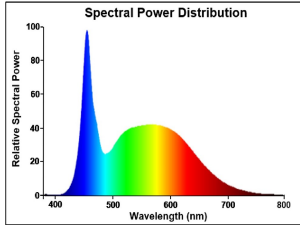

ToLEDo NEOS T8 CCG and AC

ToLEDo NEOS T8 CCG L 1500 2300LM 865 30K RL
0030235

TECHNICAL DRAWINGS