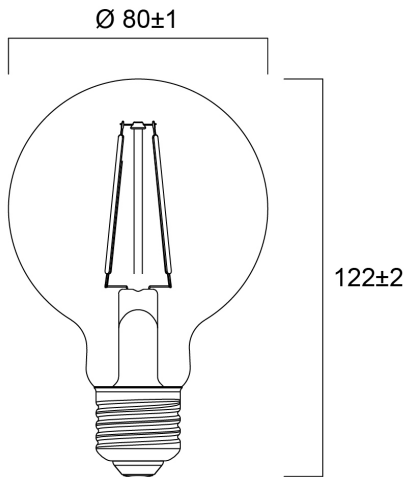

Product Overview

Product name	ToLEDo RT G80 V5 CL 640LM 827 E27 SL
Technology	LED
Watt (Rated) (W)	6
Cap/Base	E27
Fixture rating	Open
General application	Hospitality, Residential & Consumer
ETIM Class	EC001959
E-number FI	4740961
Correlated colour temperature (k)	2700
Light colour	Homelight
CRI (Ra)	80
Colour Variation Initial (SDCM)	6
Photobiological Risk Group	RG1
Wattage (W)	6
Power consumption (W)	6
Dimmable	No
Average life (Nominal) (h)	15000
Product EAN number	5410288295442

ToLEDo RT G80 V5 CL 640LM 827 E27 SL 0029544

Warranty	3 years
Useful luminous flux (#use)	640

Technical drawings

Data table

GENERAL DATA

Product name	ToLEDo RT G80 V5 CL 640LM 827 E27 SL
Technology	LED
Watt (Rated) (W)	6
Cap/Base	E27
Fixture rating	Open
General application	Hospitality, Residential & Consumer
Operating temperature range (°C)	-20°C...+40°C
Performance ambient temperature Tq (°C)	25
ETIM Class	EC001959

PACKAGING

Product EAN number	5410288295442
Packaging single length / height (cm)	8.5
Packaging single width (cm)	8.5
Packaging single depth (cm)	13.5
DUN14 (inner)	15410288295449
Units per outer package	6
Packaging outer length / height (cm)	26.9
Packaging outer width (cm)	18.1
Packaging outer depth (cm)	14.5