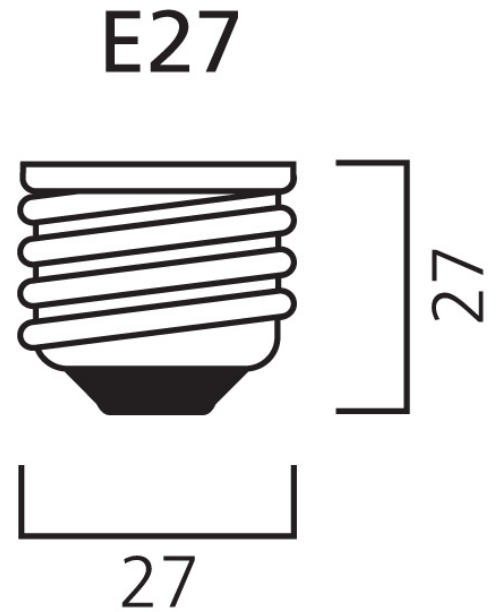

Product Overview

Product name	ToLEDo RT G80 V5 CL 640LM 827 E27 SL
Technology	LED
Watt (Rated) (W)	6
Cap/Base	E27
Fixture rating	Open
General application	Hospitality, Residential & Consumer
ETIM Class	EC001959
E-number FI	4740961
Correlated colour temperature (k)	2700
Light colour	Homelight
CRI (Ra)	80
Colour Variation Initial (SDCM)	6
Photobiological Risk Group	RG1
Wattage (W)	6
Power consumption (W)	6
Dimmable	No
Average life (Nominal) (h)	15000
Product EAN number	5410288295442

ToLEDo RT G80 V5 CL 640LM 827 E27 SL 0029544

Warranty	3 years
Useful luminous flux (#use)	640

Technical drawings

Data table

GENERAL DATA

Product name	ToLEDo RT G80 V5 CL 640LM 827 E27 SL
Technology	LED
Watt (Rated) (W)	6
Cap/Base	E27
Fixture rating	Open
General application	Hospitality, Residential & Consumer
Operating temperature range (°C)	-20°C...+40°C
Performance ambient temperature Tq (°C)	25
ETIM Class	EC001959

PACKAGING

Product EAN number	5410288295442
Packaging single length / height (cm)	8.5
Packaging single width (cm)	8.5
Packaging single depth (cm)	13.5
DUN14 (inner)	15410288295449
Units per outer package	6
Packaging outer length / height (cm)	26.9
Packaging outer width (cm)	18.1
Packaging outer depth (cm)	14.5