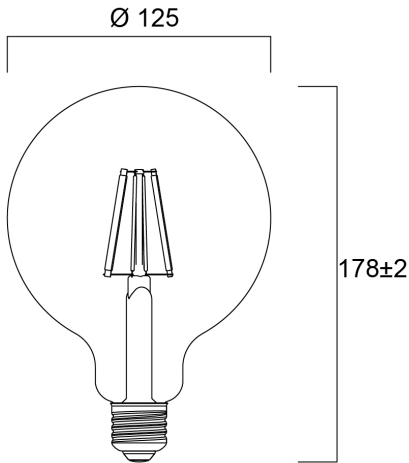

ToLEDo RT G125 V5 CL 1055LM 827 E27 SL
0029545

Warranty	3 years
Useful luminous flux (#use)	1055

Technical drawings

Data table

GENERAL DATA

Product name	ToLEDo RT G125 V5 CL 1055LM 827 E27 SL
Technology	LED
Watt (Rated) (W)	8
Cap/Base	E27
Fixture rating	Open
General application	Hospitality, Residential & Consumer
Operating temperature range (°C)	-20°C...+40°C
Performance ambient temperature Tq (°C)	25
ETIM Class	EC001959