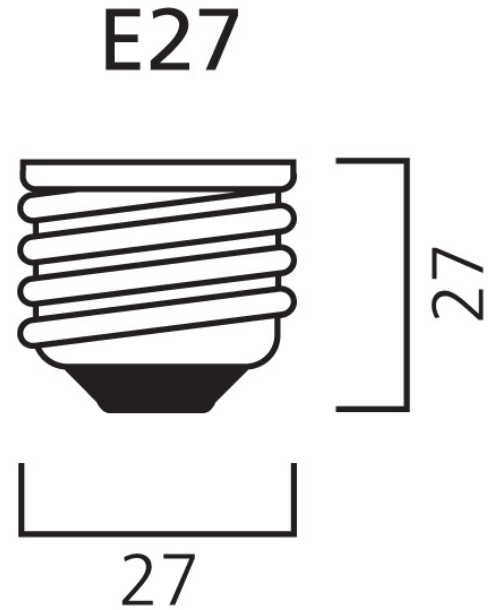

ToLEDo RT G125 V5 CL 1055LM 827 E27 SL
0029545

Warranty	3 years
Useful luminous flux (#use)	1055

Technical drawings

Data table

GENERAL DATA

Product name	ToLEDo RT G125 V5 CL 1055LM 827 E27 SL
Technology	LED
Watt (Rated) (W)	8
Cap/Base	E27
Fixture rating	Open
General application	Hospitality, Residential & Consumer
Operating temperature range (°C)	-20°C...+40°C
Performance ambient temperature Tq (°C)	25
ETIM Class	EC001959