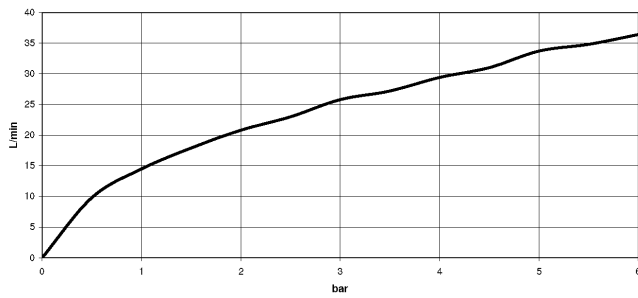

34 442 979 Product version from 10/1/2023

- 3/8" shower outlet
- slide-on rosettes Ø 70 mm
- 1/2" connection
- gauge 150 mm - 13 mm
- with volume control
- WRAS

Intrinsic protection against back flow.

34 442 979 Product version from 10/1/2023

mm [inches]

Flow rate chart

Codes & Standards

DIN 4109

EN 1111

EN 1717

ISO 3822

Scottish Water
Byelaws