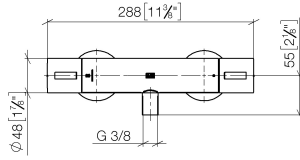

34 442 979 Product version from 10/1/2023

- 3/8" shower outlet
- slide-on rosettes Ø 70 mm
- 1/2" connection
- gauge 150 mm - 13 mm
- with volume control
- WRAS

Intrinsic protection against back flow.

34 442 979 Product version from 10/1/2023

mm [inches]

Flow rate chart

Codes & Standards

DIN 4109

EN 1111

EN 1717

ISO 3822

Scottish Water
Byelaws

UK Water Supply
Regulations

Ü-Zeichen

Shower thermostat for wall mounting - Brushed Dark Platinum

SERIES SPECIFIC

34 442 979 Product version from 10/1/2023

Certificates and sustainability

DVGW_DW- 6509DN0	WRAS_2204	LGA_29	Belgaqua_21-032-2	EPD-DOR-20230287 -IBA1-EN Environmental.prod uct-declarat
---------------------	-----------	--------	-------------------	--

Belgaqua_25-342-2

Spare parts list

No.	Item Number	Name	Quantity used	Delivery time
6	90 31 20 512 00-99	Rosette two-piece 1 pair - Brushed Dark Platinum	2.00	40
8	04 31 20 540 00 90	Insert for check valve Ø 23,5 x 27,5 mm -	1.00	14
10	90 90 03 236 00 90	Head part 1/2" -	1.00	14
1	90 17 33 015 00-99	Handle for thermostat Ø 48 x 48 mm - Brushed Dark Platinum	2.00	40
5	04 11 04 030 00 90	S-connection with sound damper and seal 1 pair G1/2 x G3/4 -	2.00	14
14	90 21 02 069 00-99	Cover/sleeve M20 x 1 - Brushed Dark Platinum	1.00	40
11	90 30 40 017 00 90	Retainer Ø 39 x 50 mm -	1.00	14
12	90 14 10 010 00 90	O-Ring EPDM 70 17,0 x 2,0 mm -	1.00	14
3	90 30 40 010 00 90	Controller for thermostat cartridges -	1.00	14
2	90 15 02 070 00 90	Thermostat cartridge Ø 39 x 92 mm, 26 l/min. -	1.00	14
7	09 29 30 050 90	Filter Ø 24 x 4 mm -	2.00	14
4	04 31 20 530 00 90	Insert Ø 23,5 x 27,5 mm -	1.00	14
13	09 31 20 511-99	Nipple - Brushed Dark Platinum	1.00	82
9	09 24 77 008-00	Nut Sleeve nut Ø 33,5 x 15 mm - Chrome	2.00	20