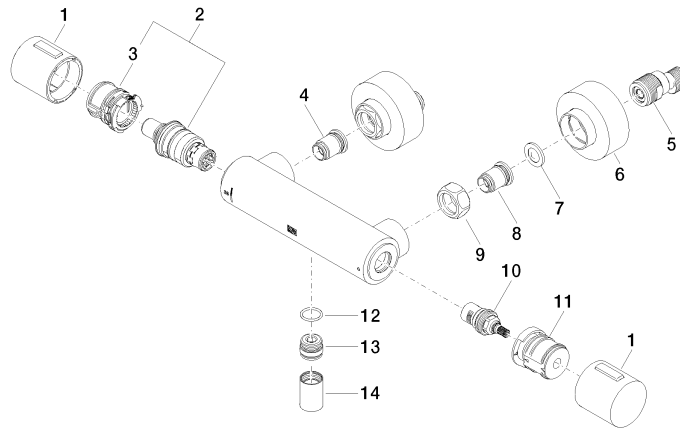

34 442 979 Product version from 10/1/2023

- 3/8" shower outlet
- slide-on rosettes Ø 70 mm
- 1/2" connection
- gauge 150 mm - 13 mm
- with volume control
- WRAS

Intrinsic protection against back flow.

34 442 979 Product version from 10/1/2023

mm [inches]

Flow rate chart

Codes & Standards

DIN 4109

EN 1111

EN 1717

ISO 3822

Scottish Water
Byelaws

UK Water Supply
Regulations

Ü-Zeichen

Shower thermostat for wall mounting - Brushed Dark Platinum

SERIES SPECIFIC

34 442 979 Product version from 10/1/2023

Certificates and sustainability

DVGW_DW- 6509DN0	WRAS_2204	LGA_29	Belgaqua_21-032-2	EPD-DOR-20230287 -IBA1-EN Environmental.prod uct-declarat
---------------------	-----------	--------	-------------------	--

Belgaqua_25-342-2

Spare parts list

No.	Item Number	Name	Quantity used	Delivery time
6	90 31 20 512 00-99	Rosette two-piece 1 pair - Brushed Dark Platinum	2.00	40
8	04 31 20 540 00 90	Insert for check valve Ø 23,5 x 27,5 mm -	1.00	14
10	90 90 03 236 00 90	Head part 1/2" -	1.00	14
1	90 17 33 015 00-99	Handle for thermostat Ø 48 x 48 mm - Brushed Dark Platinum	2.00	40
5	04 11 04 030 00 90	S-connection with sound damper and seal 1 pair G1/2 x G3/4 -	2.00	14
14	90 21 02 069 00-99	Cover/sleeve M20 x 1 - Brushed Dark Platinum	1.00	40
11	90 30 40 017 00 90	Retainer Ø 39 x 50 mm -	1.00	14
12	90 14 10 010 00 90	O-Ring EPDM 70 17,0 x 2,0 mm -	1.00	14
3	90 30 40 010 00 90	Controller for thermostat cartridges -	1.00	14
2	90 15 02 070 00 90	Thermostat cartridge Ø 39 x 92 mm, 26 l/min. -	1.00	14
7	09 29 30 050 90	Filter Ø 24 x 4 mm -	2.00	14
4	04 31 20 530 00 90	Insert Ø 23,5 x 27,5 mm -	1.00	14
13	09 31 20 511-99	Nipple - Brushed Dark Platinum	1.00	82
9	09 24 77 008-00	Nut Sleeve nut Ø 33,5 x 15 mm - Chrome	2.00	20