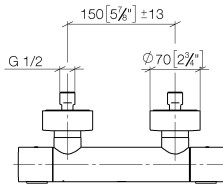

34 442 979 Product version from 10/1/2023

- 3/8" shower outlet
- slide-on rosettes Ø 70 mm
- 1/2" connection
- gauge 150 mm - 13 mm
- with volume control
- WRAS

Intrinsic protection against back flow.

34 442 979 Product version from 10/1/2023

mm [inches]

Flow rate chart

Codes & Standards

DIN 4109

EN 1111

EN 1717

ISO 3822

Scottish Water
Byelaws

UK Water Supply
Regulations

Ü-Zeichen

Shower thermostat for wall mounting - Brushed Dark Platinum

SERIES SPECIFIC

34 442 979 Product version from 10/1/2023

Certificates and sustainability

DVGW_DW- 6509DN0	WRAS_2204	LGA_29	Belgaqua_21-032-2	EPD-DOR-20230287 -IBA1-EN Environmental.prod uct-declarat
---------------------	-----------	--------	-------------------	--

Belgaqua_25-342-2

Spare parts list

No.	Item Number	Name	Quantity used	Delivery time
6	90 31 20 512 00-99	Rosette two-piece 1 pair - Brushed Dark Platinum	2.00	40
8	04 31 20 540 00 90	Insert for check valve Ø 23,5 x 27,5 mm -	1.00	14
10	90 90 03 236 00 90	Head part 1/2" -	1.00	14
1	90 17 33 015 00-99	Handle for thermostat Ø 48 x 48 mm - Brushed Dark Platinum	2.00	40
5	04 11 04 030 00 90	S-connection with sound damper and seal 1 pair G1/2 x G3/4 -	2.00	14
14	90 21 02 069 00-99	Cover/sleeve M20 x 1 - Brushed Dark Platinum	1.00	40
11	90 30 40 017 00 90	Retainer Ø 39 x 50 mm -	1.00	14
12	90 14 10 010 00 90	O-Ring EPDM 70 17,0 x 2,0 mm -	1.00	14
3	90 30 40 010 00 90	Controller for thermostat cartridges -	1.00	14
2	90 15 02 070 00 90	Thermostat cartridge Ø 39 x 92 mm, 26 l/min. -	1.00	14
7	09 29 30 050 90	Filter Ø 24 x 4 mm -	2.00	14
4	04 31 20 530 00 90	Insert Ø 23,5 x 27,5 mm -	1.00	14
13	09 31 20 511-99	Nipple - Brushed Dark Platinum	1.00	82
9	09 24 77 008-00	Nut Sleeve nut Ø 33,5 x 15 mm - Chrome	2.00	20