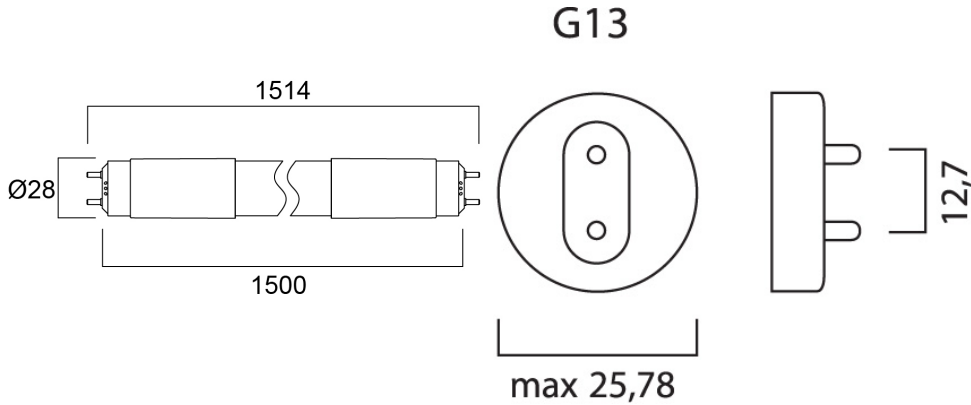

Features

- Energy efficient and affordable LED T8 solution to replace conventional fluorescent T8 lamps
- Omni-directional uniform light distribution thanks to glass tube construction design, same as traditional fluorescent T8 tubes
- Lumen output - 2300lm
- High lumen efficacy - 135 lm/W
- Switching cycles - 200,000X
- Average rated life 30,000 hours
- Lamp length - 1500mm
- Wide beam angle
- Suitable for general illumination in offices, supermarkets, department stores, parking lots
- Suitable for operation with electromagnetic gears/CCG and direct mains operation (220-240V)
- 3-Year warranty

Product Overview

Product name	ToLEDo NEOS T8 CCG L1500 2300LM 840 30K RL
Technology	LED
Cap/Base	G13
E-number FI	4941339
Colour temperature (K)	4000
CRI (Ra)	80
Colour Variation Initial (SDCM)	6
Photobiological Risk Group	RG0
Wattage (W)	17
IP rating	IP20
Product EAN number	5410288302348
Warranty	3 years

Technical drawings

Data table

GENERAL DATA

Product name	ToLEDo NEOS T8 CCG L1500 2300LM 840 30K RL
Technology	LED
Cap/Base	G13
Operating temperature range (°C)	-20°C...+45°C
E-number FI	4941339
Warranty	3 years

PHYSICAL DATA

IP rating	IP20
Nominal Product Length (mm)	1499
Nominal Product Diameter (mm)	28
Weight (kg)	0.28

PACKAGING

Single packaging type	Carton
Product EAN number	5410288302348
Packaging single width (cm)	2.8
Packaging single depth (cm)	2.8
DUN14 (outer)	15410288302345
Packaging outer length / height (cm)	159.5