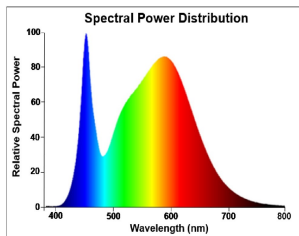

ToLEDo NEOS T8 CCG and AC

ToLEDo NEOS T8 CCG L1500 2300LM 840 30K RL

0030234

TECHNICAL DRAWINGS