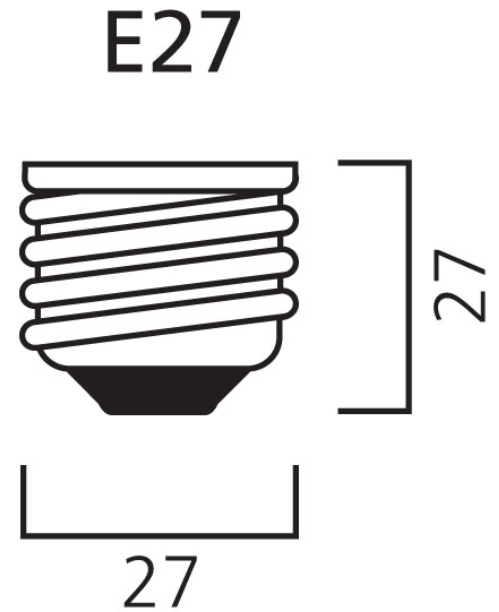

ToLEDo Stick V4 470LM 827 E27 SL 0029558

Warranty	3 years
Useful luminous flux (#use)	470

Technical drawings

Data table

GENERAL DATA

Product name	ToLEDo Stick V4 470LM 827 E27 SL
Technology	LED
Watt (Rated) (W)	5.0
Cap/Base	E27
Fixture rating	Open
General application	Hospitality, Residential & Consumer
Operating temperature range (°C)	-20°C...+40°C
Performance ambient temperature Tq (°C)	25
ETIM Class	EC001959