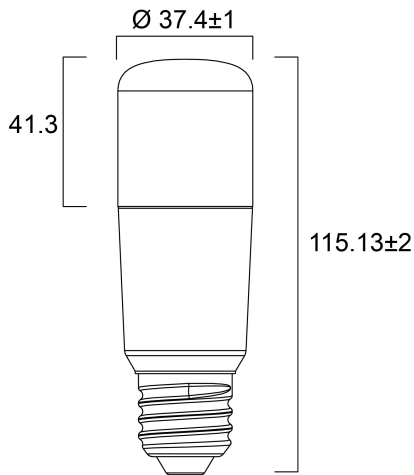

ToLEDo Stick V4 470LM 827 E27 SL 0029558

Warranty	3 years
Useful luminous flux (#use)	470

Technical drawings

Data table

GENERAL DATA

Product name	ToLEDo Stick V4 470LM 827 E27 SL
Technology	LED
Watt (Rated) (W)	5.0
Cap/Base	E27
Fixture rating	Open
General application	Hospitality, Residential & Consumer
Operating temperature range (°C)	-20°C...+40°C
Performance ambient temperature Tq (°C)	25
ETIM Class	EC001959