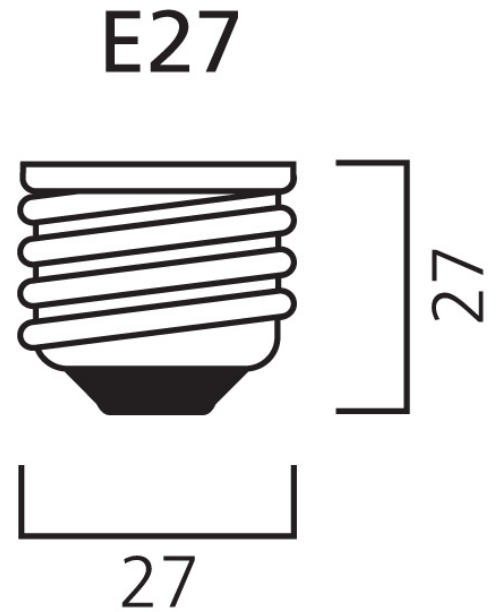

Product Overview

Product name	ToLEDo Stick V4 500LM 840 E27 SL
Technology	LED
Watt (Rated) (W)	5.0
Cap/Base	E27
Fixture rating	Open
General application	Hospitality, Residential & Consumer
ETIM Class	EC001959
E-number FI	4740965
Correlated colour temperature (k)	4000
Light colour	Cool White
CRI (Ra)	80
Colour Variation Initial (SDCM)	6
Photobiological Risk Group	RG0
Wattage (W)	5.0
Power consumption (W)	5
Dimmable	No
Average life (Nominal) (h)	15000
Product EAN number	5410288295596

ToLEDo Stick V4 500LM 840 E27 SL 0029559

Warranty	3 years
Useful luminous flux (#use)	500

Technical drawings

Data table

GENERAL DATA

Product name	ToLEDo Stick V4 500LM 840 E27 SL
Technology	LED
Watt (Rated) (W)	5.0
Cap/Base	E27
Fixture rating	Open
General application	Hospitality, Residential & Consumer
Operating temperature range (°C)	-20°C...+40°C
Performance ambient temperature Tq (°C)	25
ETIM Class	EC001959

PACKAGING

Product EAN number	5410288295596
Packaging single length / height (cm)	5.0
Packaging single width (cm)	5.0
Packaging single depth (cm)	12.3
DUN14 (inner)	15410288295593
Units per outer package	6
Packaging outer length / height (cm)	15.4
Packaging outer width (cm)	10.3
Packaging outer depth (cm)	13.7