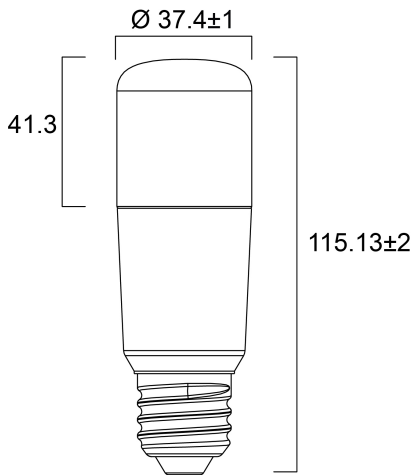

Product Overview

Product name	ToLEDo Stick V4 500LM 840 E27 SL
Technology	LED
Watt (Rated) (W)	5.0
Cap/Base	E27
Fixture rating	Open
General application	Hospitality, Residential & Consumer
ETIM Class	EC001959
E-number FI	4740965
Correlated colour temperature (k)	4000
Light colour	Cool White
CRI (Ra)	80
Colour Variation Initial (SDCM)	6
Photobiological Risk Group	RG0
Wattage (W)	5.0
Power consumption (W)	5
Dimmable	No
Average life (Nominal) (h)	15000
Product EAN number	5410288295596

ToLEDo Stick V4 500LM 840 E27 SL 0029559

Warranty	3 years
Useful luminous flux (#use)	500

Technical drawings

Data table

GENERAL DATA

Product name	ToLEDo Stick V4 500LM 840 E27 SL
Technology	LED
Watt (Rated) (W)	5.0
Cap/Base	E27
Fixture rating	Open
General application	Hospitality, Residential & Consumer
Operating temperature range (°C)	-20°C...+40°C
Performance ambient temperature Tq (°C)	25
ETIM Class	EC001959

LIFETIME DATA

Lifespan L70 B50	15000
Average life (Nominal) (h)	15000

ToLEDo Stick V4 500LM 840 E27 SL 0029559

Average life (Rated) (h)	15000
--------------------------	-------

PHYSICAL DATA

Nominal Product Height (mm)	115
Nominal Product Diameter (mm)	37
Weight (kg)	0.034

PACKAGING

Product EAN number	5410288295596
Packaging single length / height (cm)	5.0
Packaging single width (cm)	5.0
Packaging single depth (cm)	12.3
DUN14 (inner)	15410288295593
Units per outer package	6
Packaging outer length / height (cm)	15.4
Packaging outer width (cm)	10.3
Packaging outer depth (cm)	13.7