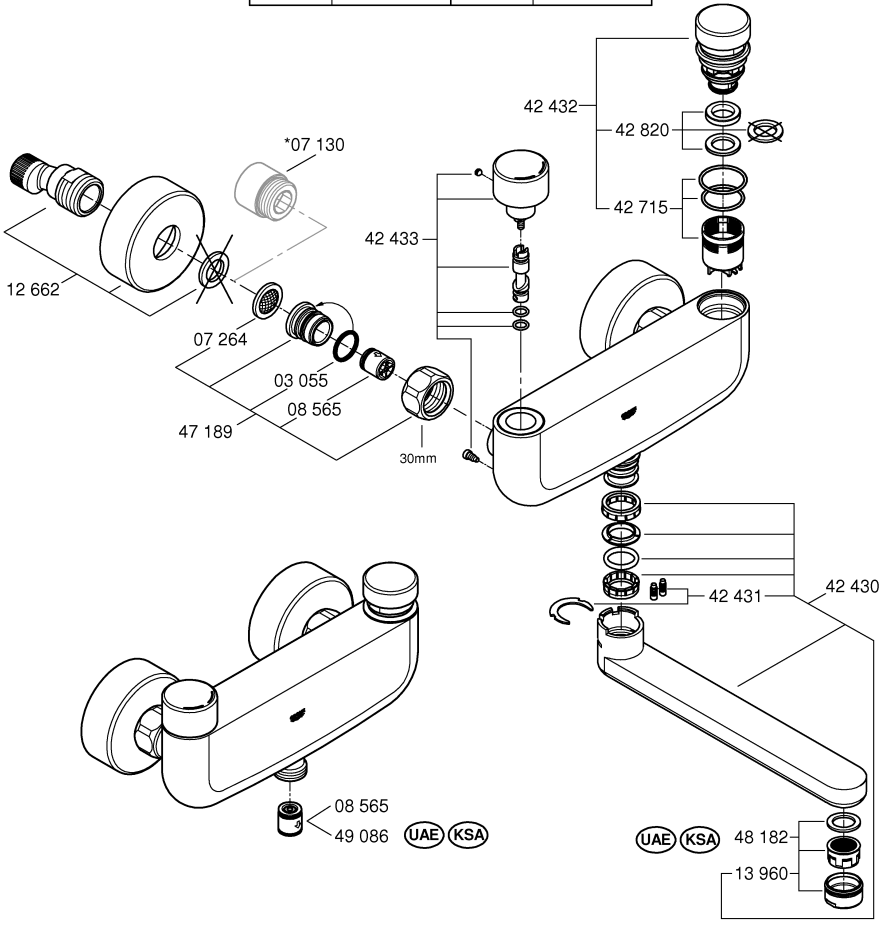

*19 377 	30mm 	*07 130 	
-------------	----------	-------------	--

DIN
1988

DIN EN
806

1

2

3

1

2

3

		ca. 7sec
		ca. 15sec
		ca. 30sec

1

2

A series of horizontal lines for writing, consisting of 20 evenly spaced lines extending across the width of the page.

Pure Freude
an Wasser

GROHE

D