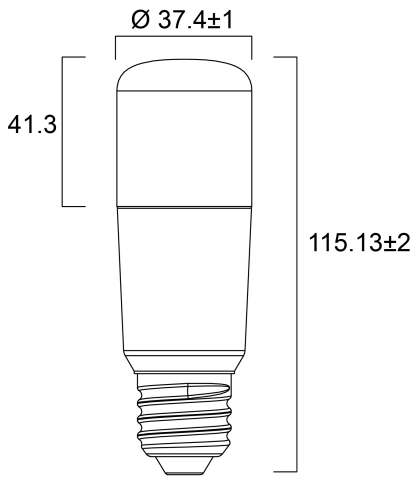

ToLEDo Stick V4 810LM 827 E27 SL 0029561

Warranty	3 years
Useful luminous flux (#use)	810

Technical drawings

Data table

GENERAL DATA

Product name	ToLEDo Stick V4 810LM 827 E27 SL
Technology	LED
Watt (Rated) (W)	8.0
Cap/Base	E27
Fixture rating	Open
General application	Hospitality, Residential & Consumer
Operating temperature range (°C)	-20°C...+40°C
Performance ambient temperature Tq (°C)	25
ETIM Class	EC001959