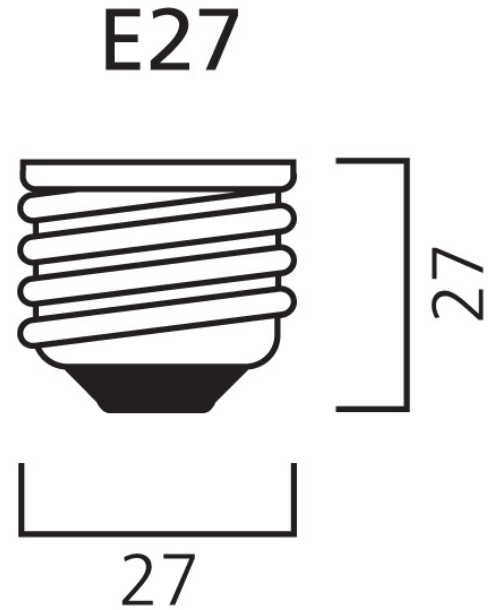

ToLEDo Stick V4 810LM 827 E27 SL 0029561

Warranty	3 years
Useful luminous flux (#use)	810

Technical drawings

Data table

GENERAL DATA

Product name	ToLEDo Stick V4 810LM 827 E27 SL
Technology	LED
Watt (Rated) (W)	8.0
Cap/Base	E27
Fixture rating	Open
General application	Hospitality, Residential & Consumer
Operating temperature range (°C)	-20°C...+40°C
Performance ambient temperature Tq (°C)	25
ETIM Class	EC001959