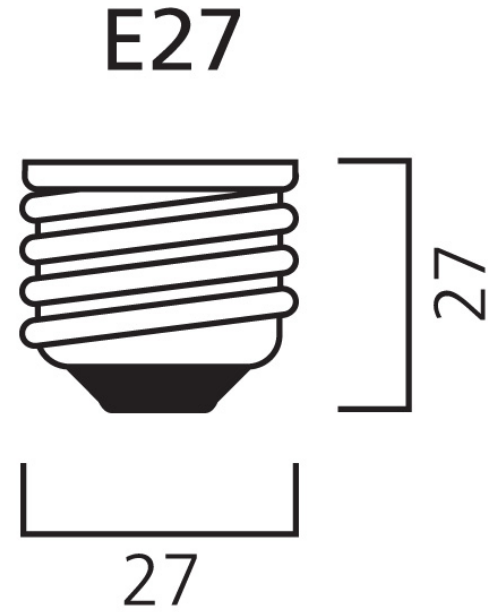

ToLEDo Stick V4 850LM 840 E27 SL 0029562

Warranty	3 years
Useful luminous flux (#use)	850

Technical drawings

Data table

GENERAL DATA

Product name	ToLEDo Stick V4 850LM 840 E27 SL
Technology	LED
Watt (Rated) (W)	8.0
Cap/Base	E27
Fixture rating	Open
General application	Hospitality, Residential & Consumer
Operating temperature range (°C)	-20°C...+40°C
Performance ambient temperature Tq (°C)	25
ETIM Class	EC001959