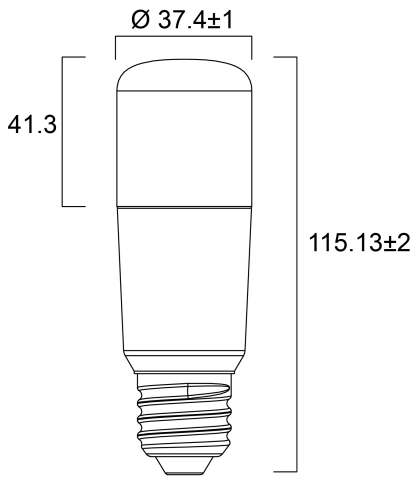

ToLEDo Stick V4 850LM 840 E27 SL 0029562

Warranty	3 years
Useful luminous flux (#use)	850

Technical drawings

Data table

GENERAL DATA

Product name	ToLEDo Stick V4 850LM 840 E27 SL
Technology	LED
Watt (Rated) (W)	8.0
Cap/Base	E27
Fixture rating	Open
General application	Hospitality, Residential & Consumer
Operating temperature range (°C)	-20°C...+40°C
Performance ambient temperature Tq (°C)	25
ETIM Class	EC001959