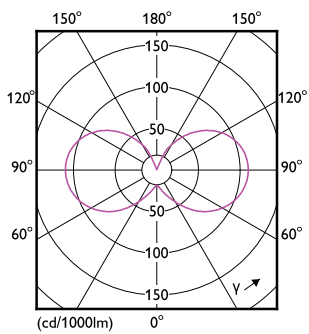

Maatschets

Product	D	C
CorePro LEDcapsuleLV 2.1-20W G4 827 D	15 mm	40 mm

CorePro LED capsule LV

Fotometrische gegevens

General uniform lighting - CorePro LEDcapsuleLV 2.1-20W G4 827 D

Spectral Power Distribution Colour - CorePro LEDcapsuleLV 2.1-20W G4 827 D

Light Distribution Diagram - CorePro LEDcapsuleLV 2.1-20W G4 827 D

Levensduur

Life Expectancy Diagram

Lumen Maintenance Diagram - CorePro LEDcapsuleLV 2.1-20W G4 827 D

CorePro LED capsule LV