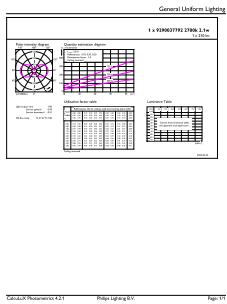

Maatschets

Product	D	C
CorePro LEDcapsuleLV 2.1-20W G4 827 D	15 mm	40 mm

CorePro LED capsule LV

Fotometrische gegevens

General uniform lighting - CorePro LEDcapsuleLV 2.1-20W G4 827 D

Spectral Power Distribution Colour - CorePro LEDcapsuleLV 2.1-20W G4 827 D