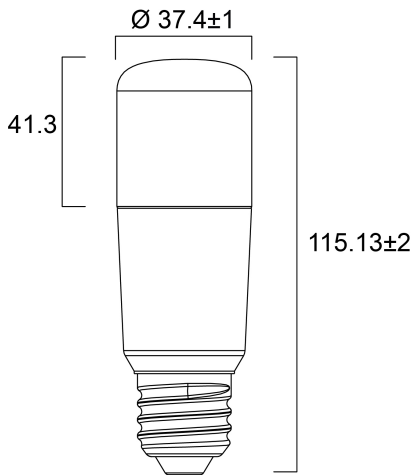

ToLEDo Stick V4 850LM 865 E27 SL 0029563

Warranty	3 years
Useful luminous flux (#use)	850

Technical drawings

Data table

GENERAL DATA

Product name	ToLEDo Stick V4 850LM 865 E27 SL
Technology	LED
Watt (Rated) (W)	8.0
Cap/Base	E27
Fixture rating	Open
General application	Hospitality, Residential & Consumer
Operating temperature range (°C)	-20°C...+40°C
Performance ambient temperature Tq (°C)	25
ETIM Class	EC001959