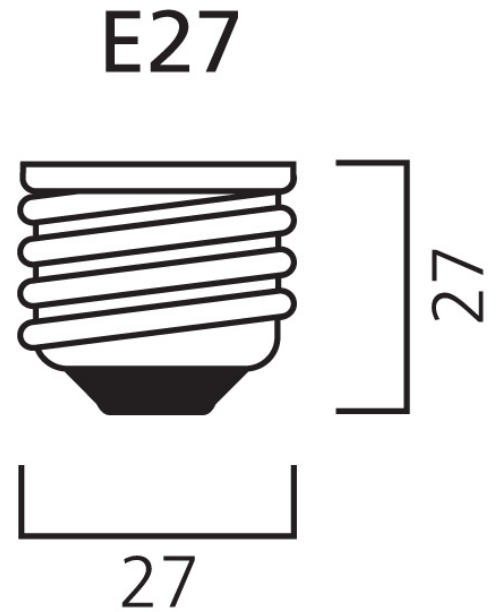

ToLEDo Stick V4 850LM 865 E27 SL 0029563

Warranty	3 years
Useful luminous flux (#use)	850

Technical drawings

Data table

GENERAL DATA

Product name	ToLEDo Stick V4 850LM 865 E27 SL
Technology	LED
Watt (Rated) (W)	8.0
Cap/Base	E27
Fixture rating	Open
General application	Hospitality, Residential & Consumer
Operating temperature range (°C)	-20°C...+40°C
Performance ambient temperature Tq (°C)	25
ETIM Class	EC001959