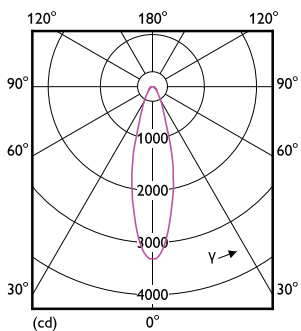

Maatschets

Product	D	C
MAS LEDExpertColor 20-100W 940 AR111 24D	111 mm	62 mm

Fotometrische gegevens

Light Distribution Diagram - MAS LEDExpertColor 20-100W 940 AR111 24D

Accent Lighting Spots - MAS LEDExpertColor 20-100W 940 AR111 24D