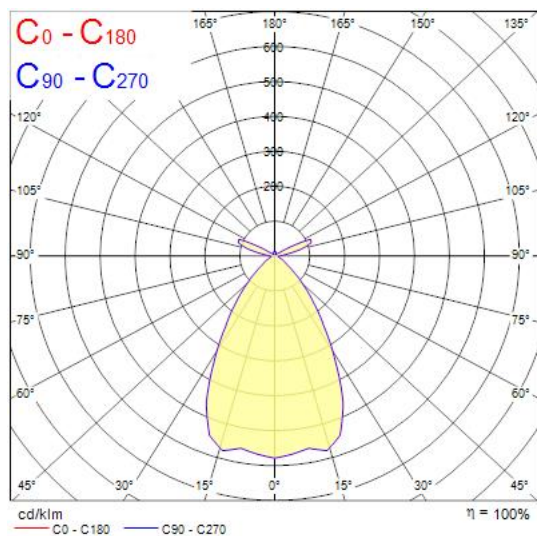

Concord

EQUINOX 165 2100 930 DALI BLACK 2060588

Housing colour	RAL 9005 - Jet black
IP rating	IP20
IK rating	IK02
Product EAN number	5025768605880
Warranty	5 years

Photometry