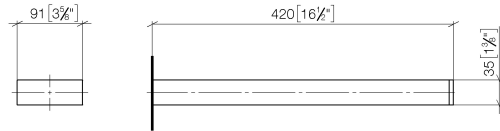

Towel bar in two parts non-swivel - Brushed Durabronze (23kt Gold)

SERIES SPECIFIC

83 210 780 Product version from 3/12/2018

- width 90mm
- height 35 mm
- 420mm projection

	Brushed Durabronze (23kt Gold)	83 210 780-28
	Chrome	83 210 780-00
	Brushed Platinum	83 210 780-06
	Platinum	83 210 780-08
	Dark Chrome	83 210 780-19
	Brushed Light Gold (PVD)	83 210 780-27
	Brushed Gold (PVD)	83 210 780-37
	Brushed Dark Brass (PVD)	83 210 780-39
	Brushed Bronze (PVD)	83 210 780-42
	Brushed Dark Bronze (PVD)	83 210 780-43
	Brushed Champagne (22kt Gold)	83 210 780-46
	Champagne (22kt Gold)	83 210 780-47
	Brushed Dark Platinum	83 210 780-99

83 210 780 Product version from 3/12/2018

mm [inches]

83 210 780 Product version from 3/12/2018

Parts for other
finishes can be found
here: [Chrome](#)