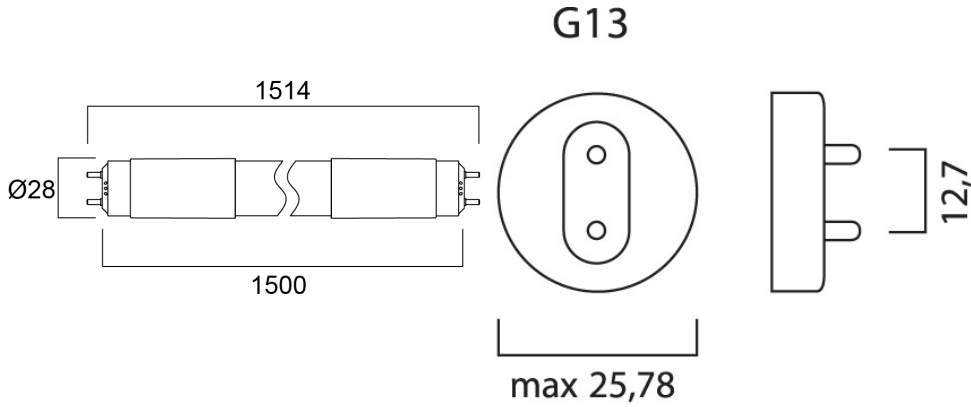

Technical drawings

Data table

GENERAL DATA

Product name	ToLEDo NEOS T8 CCG L1200 1800LM 865 30K RL
Technology	LED
Cap/Base	G13
Operating temperature range (°C)	-20°C...+45°C
E-number FI	4941338
Warranty	3 years

OPTICAL DATA

Colour temperature (K)	6500
CRI (Ra)	80
Colour Variation Initial (SDCM)	6
Photobiological Risk Group	RG0

ELECTRICAL DATA

Wattage (W)	13.3