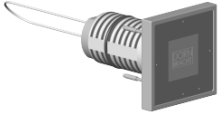

**Control element for concealed mounting 138 x 88 x 90 mm - Chrome**

SPARE PARTS

04 27 98 026 06

	Chrome	04 27 98 026 06-00
	Brushed Platinum	04 27 98 026 06-06
	Platinum	04 27 98 026 06-08
	Brushed Durabronze (23kt Gold)	04 27 98 026 06-28
	Cyprus	04 27 98 026 06-49
	Brushed Dark Platinum	04 27 98 026 06-99

Control element for concealed mounting 138 x 88 x 90 mm - Chrome

SPARE PARTS

---

04 27 98 026 06

Control element for concealed mounting 138 x 88 x 90 mm - Chrome

SPARE PARTS

04 27 98 026 06

04 27 98 026 06