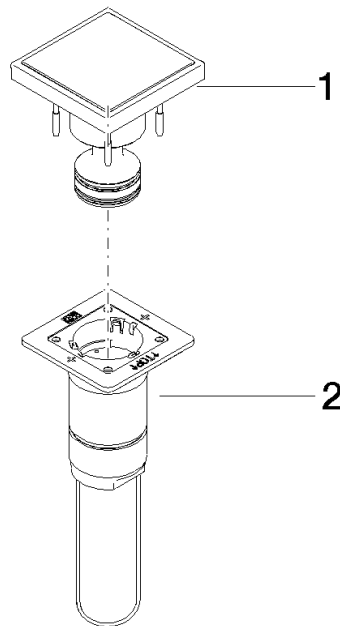

**Control element for concealed mounting 138 x 88 x 90 mm - Chrome**

SPARE PARTS

04 27 98 026 06

	Chrome	04 27 98 026 06-00
	Brushed Platinum	04 27 98 026 06-06
	Platinum	04 27 98 026 06-08
	Brushed Durabronze (23kt Gold)	04 27 98 026 06-28
	Cyprus	04 27 98 026 06-49
	Brushed Dark Platinum	04 27 98 026 06-99

Control element for concealed mounting 138 x 88 x 90 mm - Chrome

SPARE PARTS

---

04 27 98 026 06

Control element for concealed mounting 138 x 88 x 90 mm - Chrome

SPARE PARTS

04 27 98 026 06

04 27 98 026 06

### Spare parts list

No.	Item Number	Name	Quantity used	Delivery time
1	90 27 98 026 05-00	Control element Display switch type 2 with shelf 60 x 60 x 72 mm - Chrome	1.00	20
2	04 11 11 066 00 90	Control element for Smart Tools Display switch type 2 electronic 55 x 65 x 55 mm -	1.00	14