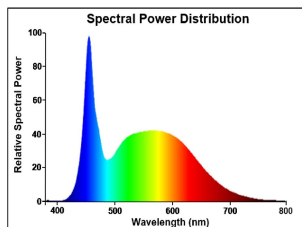

ToLEDo NEOS T8 CCG and AC

ToLEDo NEOS T8 CCG L 1200 1800LM 865 30K RL

0030233

TECHNICAL DRAWINGS