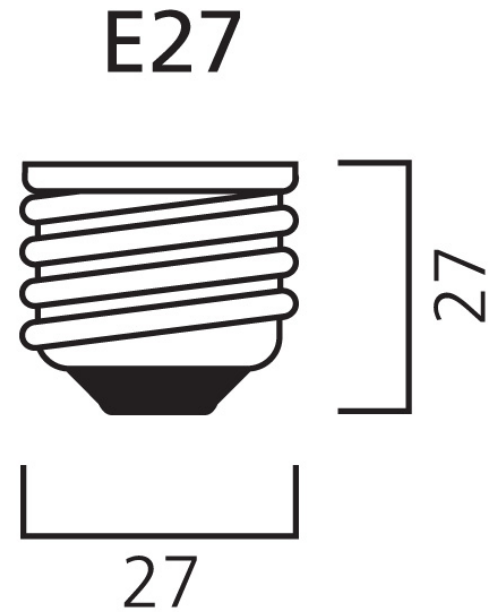

### Product Overview

Product name	ToLEDo Stick V4 1521LM 827 E27 SL
Technology	LED
Watt (Rated) (W)	14.0
Cap/Base	E27
Fixture rating	Open
General application	Hospitality, Residential & Consumer
ETIM Class	EC001959
E-number FI	4740973
Correlated colour temperature (k)	2700
Light colour	Homelight
CRI (Ra)	80
Colour Variation Initial (SDCM)	6
Photobiological Risk Group	RG0
Wattage (W)	14.0
Power consumption (W)	14
Dimmable	No
Average life (Nominal) (h)	15000
Product EAN number	5410288295671

## ToLEDo Stick V4 1521LM 827 E27 SL 0029567

Warranty

3 years

Useful luminous flux (#use)

1521

### Technical drawings

### PHYSICAL DATA

Nominal Product Height (mm)	137
Nominal Product Diameter (mm)	45
Weight (kg)	0.072