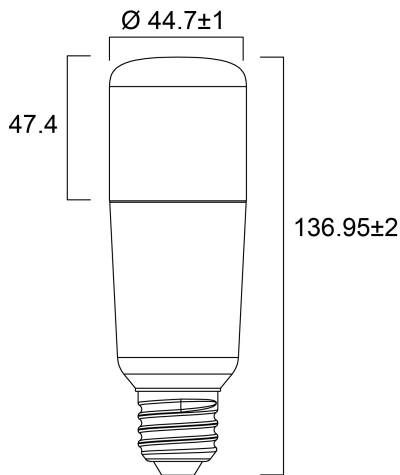

### Product Overview

Product name	ToLEDo Stick V4 1521LM 827 E27 SL
Technology	LED
Watt (Rated) (W)	14.0
Cap/Base	E27
Fixture rating	Open
General application	Hospitality, Residential & Consumer
ETIM Class	EC001959
E-number FI	4740973
Correlated colour temperature (k)	2700
Light colour	Homelight
CRI (Ra)	80
Colour Variation Initial (SDCM)	6
Photobiological Risk Group	RG0
Wattage (W)	14.0
Power consumption (W)	14
Dimmable	No
Average life (Nominal) (h)	15000
Product EAN number	5410288295671

## ToLEDo Stick V4 1521LM 827 E27 SL 0029567

Warranty

3 years

Useful luminous flux (#use)

1521

### Technical drawings

### PHYSICAL DATA

Nominal Product Height (mm)	137
Nominal Product Diameter (mm)	45
Weight (kg)	0.072