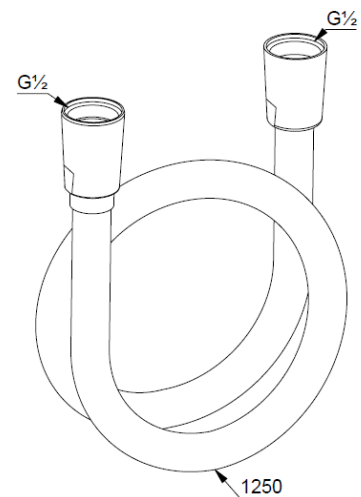

Technische Daten/ Technical Data

KLUDI SUPARAFLEX

shower hose

DN 15

Ref.: 61071NO-00

Finishes:

NO Brushed Gold (18) PVD

Product description

Manufacturer KLUDI GmbH & Co. KG

Typ: KLUDI SUPARAFLEX

shower hose

Ref.: 61071NO-00

shower hose

plastic coated

with metal-effect

with conical nuts

anti twist

G1/2 x G1/2x 1250mm

Produktabbildung/ Product picture

Maßzeichnung/ Dimensional drawing

Durchfluss/ Flow rate