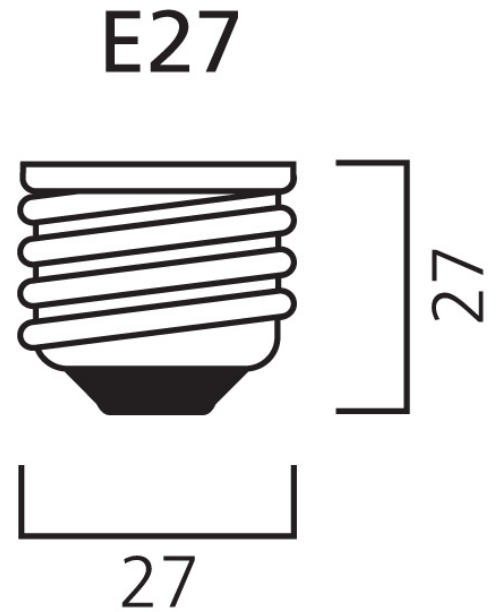

Product Overview

Product name	ToLEDo GLS V7 470LM 840 E27 SL
Technology	LED
Watt (Rated) (W)	4.9
Cap/Base	E27
Fixture rating	Open
General application	Education, Hospitality, Residential & Consumer
ETIM Class	EC001959
E-number FI	4740977
Correlated colour temperature (k)	4000
Light colour	Cool White
CRI (Ra)	80
Colour Variation Initial (SDCM)	6
Photobiological Risk Group	RG0
Wattage (W)	4.9
Power consumption (W)	4.9
Dimmable	No
Average life (Nominal) (h)	15000
Product EAN number	5410288295770

ToLEDo GLS V7 470LM 840 E27 SL
0029577

Warranty	3 years
Useful luminous flux (#use)	470

Technical drawings

Data table

GENERAL DATA

Product name	ToLEDo GLS V7 470LM 840 E27 SL
Technology	LED
Watt (Rated) (W)	4.9
Cap/Base	E27
Fixture rating	Open
General application	Education, Hospitality, Residential & Consumer
Operating temperature range (°C)	-20°C...+40°C
Performance ambient temperature Tq (°C)	25
ETIM Class	EC001959

PACKAGING

Product EAN number	5410288295770
Packaging single length / height (cm)	6.0
Packaging single width (cm)	6.0
Packaging single depth (cm)	11.2
DUN14 (inner)	15410288295777
Units per outer package	6
Packaging outer length / height (cm)	18.8
Packaging outer width (cm)	12.7
Packaging outer depth (cm)	12.0