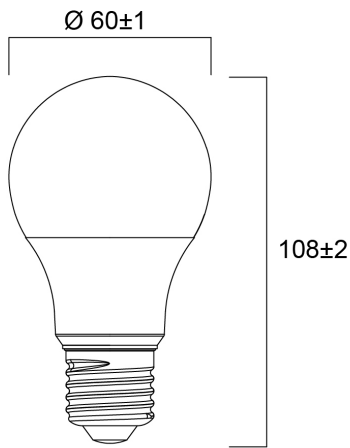

Product Overview

Product name	ToLEDo GLS V7 470LM 840 E27 SL
Technology	LED
Watt (Rated) (W)	4.9
Cap/Base	E27
Fixture rating	Open
General application	Education, Hospitality, Residential & Consumer
ETIM Class	EC001959
E-number FI	4740977
Correlated colour temperature (k)	4000
Light colour	Cool White
CRI (Ra)	80
Colour Variation Initial (SDCM)	6
Photobiological Risk Group	RG0
Wattage (W)	4.9
Power consumption (W)	4.9
Dimmable	No
Average life (Nominal) (h)	15000
Product EAN number	5410288295770

ToLEDo GLS V7 470LM 840 E27 SL
0029577

Warranty	3 years
Useful luminous flux (#use)	470

Technical drawings

Data table

GENERAL DATA

Product name	ToLEDo GLS V7 470LM 840 E27 SL
Technology	LED
Watt (Rated) (W)	4.9
Cap/Base	E27
Fixture rating	Open
General application	Education, Hospitality, Residential & Consumer
Operating temperature range (°C)	-20°C...+40°C
Performance ambient temperature Tq (°C)	25
ETIM Class	EC001959

PACKAGING

Product EAN number	5410288295770
Packaging single length / height (cm)	6.0
Packaging single width (cm)	6.0
Packaging single depth (cm)	11.2
DUN14 (inner)	15410288295777
Units per outer package	6
Packaging outer length / height (cm)	18.8
Packaging outer width (cm)	12.7
Packaging outer depth (cm)	12.0