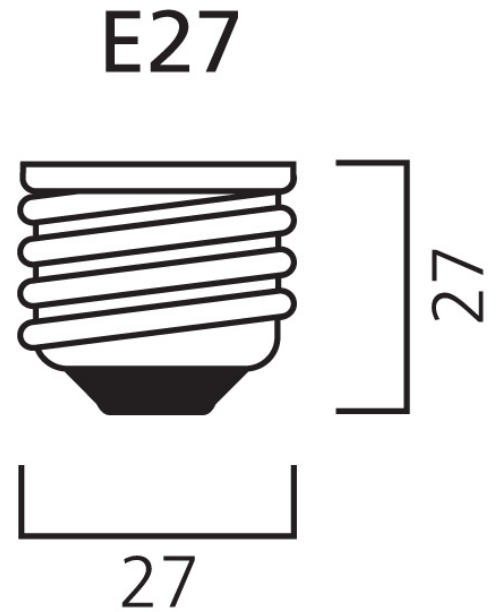

ToLEDo GLS V7 470LM 865 E27 SL
0029578

Warranty	3 years
Useful luminous flux (#use)	470

Technical drawings

Data table

GENERAL DATA

Product name	ToLEDo GLS V7 470LM 865 E27 SL
Technology	LED
Watt (Rated) (W)	4.9
Cap/Base	E27
Fixture rating	Open
General application	Hospitality, Residential & Consumer
Operating temperature range (°C)	-20°C...+40°C
Performance ambient temperature Tq (°C)	25
ETIM Class	EC001959