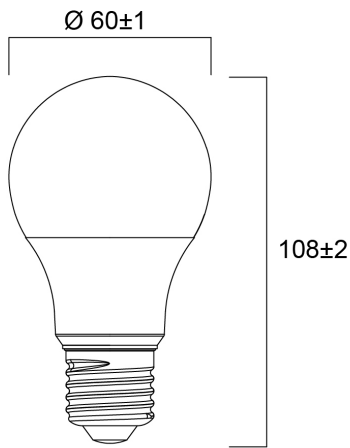

ToLEDo GLS V7 470LM 865 E27 SL
0029578

Warranty	3 years
Useful luminous flux (#use)	470

Technical drawings

Data table

GENERAL DATA

Product name	ToLEDo GLS V7 470LM 865 E27 SL
Technology	LED
Watt (Rated) (W)	4.9
Cap/Base	E27
Fixture rating	Open
General application	Hospitality, Residential & Consumer
Operating temperature range (°C)	-20°C...+40°C
Performance ambient temperature Tq (°C)	25
ETIM Class	EC001959