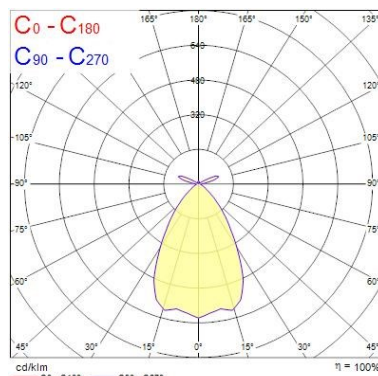

Optical data

Fixture luminous flux (lm)	2100
Luminaire efficacy (lm/W)	105
Colour temperature (K)	3000
Light colour	Warm White
CRI (Ra)	90
Colour Variation Initial (SDCM)	SDCM3
Colour Consistency (SDCM)	3
Glare control	< 19
Photobiological Risk Group	RG1

Equinox EQUINOX 165 2100 930 DALI BLACK 2060588

Diffuser material	PMMA Acrylic
Nominal Product Diameter (mm)	175
Weight (kg)	1.55

Packaging

Single packaging type	Carton
Product EAN number	5025768605880
Packaging single width (cm)	25.0
Packaging single depth (cm)	20.0
DUN14 (outer)	05025768605880
Packaging outer length / height (cm)	20.0

Safety data

Optimal operating condition (°C)	1-25
----------------------------------	------

PHOTOMETRY

TECHNICAL DRAWINGS

Equinox

EQUINOX 165 2100 930 DALI BLACK
2060588