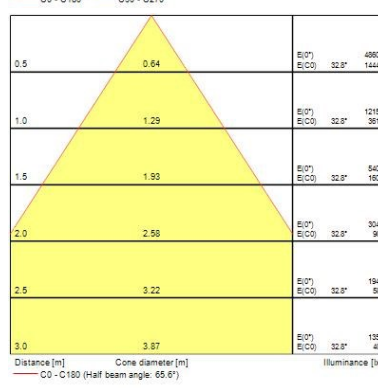

Optical data

Fixture luminous flux (lm)	2100
Luminaire efficacy (lm/W)	105
Colour temperature (K)	3000
Light colour	Warm White
CRI (Ra)	90
Colour Variation Initial (SDCM)	SDCM3
Colour Consistency (SDCM)	3
Glare control	< 19
Photobiological Risk Group	RG1

Lifetime data

Lifespan L70 B50	120000
Lifespan L80 B20	114000
Lifespan L80 B10	108000
Lifespan L90 B10	51500

Physical data

Housing colour	RAL 9005 - Jet black
IP rating	IP20
IK rating	IK02
Diffuser finish	Other

Equinox EQUINOX 165 2100 930 DALI BLACK 2060588

Diffuser material	PMMA Acrylic
Nominal Product Diameter (mm)	175
Weight (kg)	1.55

Packaging

Single packaging type	Carton
Product EAN number	5025768605880
Packaging single width (cm)	25.0
Packaging single depth (cm)	20.0
DUN14 (outer)	05025768605880
Packaging outer length / height (cm)	20.0

Safety data

Optimal operating condition (°C)	1-25
----------------------------------	------

PHOTOMETRY

TECHNICAL DRAWINGS

Equinox

EQUINOX 165 2100 930 DALI BLACK
2060588