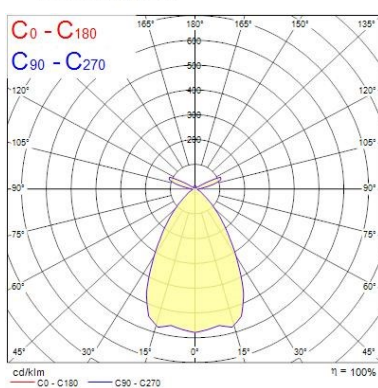

Optical data

Fixture luminous flux (lm)	2100
Luminaire efficacy (lm/W)	105
Colour temperature (K)	3000
Light colour	Warm White
CRI (Ra)	90
Colour Variation Initial (SDCM)	SDCM3
Colour Consistency (SDCM)	3
Glare control	< 19
Photobiological Risk Group	RG1

Equinox EQUINOX 165 2100 930 DALI BLACK 2060588

Diffuser material	PMMA Acrylic
Nominal Product Diameter (mm)	175
Weight (kg)	1.55

Packaging

Single packaging type	Carton
Product EAN number	5025768605880
Packaging single width (cm)	25.0
Packaging single depth (cm)	20.0
DUN14 (outer)	05025768605880
Packaging outer length / height (cm)	20.0

Safety data

Optimal operating condition (°C)	1-25
----------------------------------	------

PHOTOMETRY

TECHNICAL DRAWINGS

Equinox

EQUINOX 165 2100 930 DALI BLACK
2060588