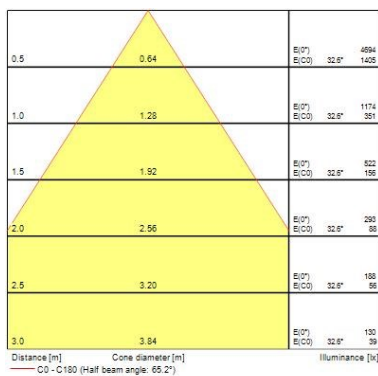

Optical data

Fixture luminous flux (lm)	2100
Luminaire efficacy (lm/W)	105
Colour temperature (K)	3000
Light colour	Warm White
CRI (Ra)	90
Colour Variation Initial (SDCM)	SDCM3
Colour Consistency (SDCM)	3
Glare control	< 19
Photobiological Risk Group	RG1

Lifetime data

Lifespan L70 B50	120000
Lifespan L80 B20	114000
Lifespan L80 B10	108000
Lifespan L90 B10	51500

Physical data

Housing colour	RAL 9005 - Jet black
IP rating	IP20
IK rating	IK02
Diffuser finish	Other

Equinox EQUINOX 165 2100 930 DALI BLACK 2060588

Diffuser material	PMMA Acrylic
Nominal Product Diameter (mm)	175
Weight (kg)	1.55

Packaging

Single packaging type	Carton
Product EAN number	5025768605880
Packaging single width (cm)	25.0
Packaging single depth (cm)	20.0
DUN14 (outer)	05025768605880
Packaging outer length / height (cm)	20.0

Safety data

Optimal operating condition (°C)	1-25
----------------------------------	------

PHOTOMETRY

TECHNICAL DRAWINGS

Equinox

EQUINOX 165 2100 930 DALI BLACK
2060588