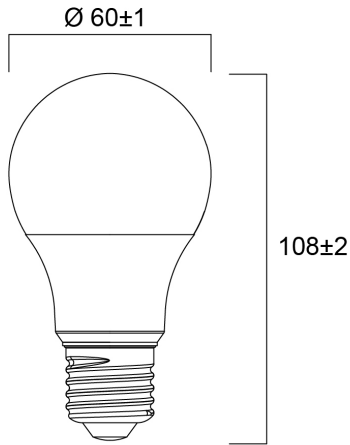

ToLEDo GLS V7 806LM 827 E27 SL 0029581

Warranty	3 years
Useful luminous flux (#use)	806

Technical drawings

Data table

GENERAL DATA

Product name	ToLEDo GLS V7 806LM 827 E27 SL
Technology	LED
Watt (Rated) (W)	8
Cap/Base	E27
Fixture rating	Open
General application	Hospitality, Residential & Consumer
Operating temperature range (°C)	-20°C...+40°C
Performance ambient temperature Tq (°C)	25
ETIM Class	EC001959