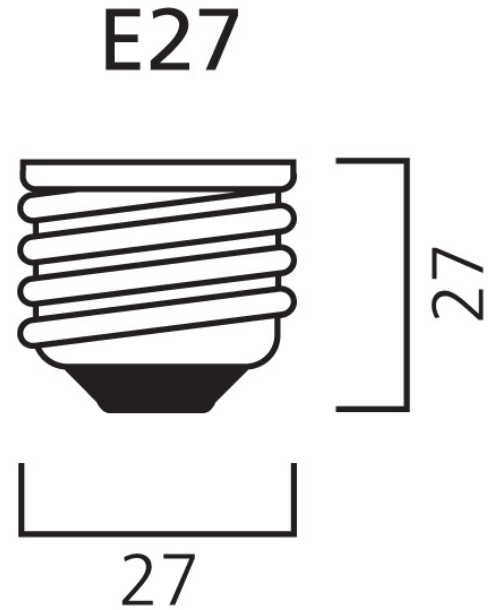

ToLEDo GLS V7 806LM 827 E27 SL 0029581

Warranty	3 years
Useful luminous flux (#use)	806

Technical drawings

Data table

GENERAL DATA

Product name	ToLEDo GLS V7 806LM 827 E27 SL
Technology	LED
Watt (Rated) (W)	8
Cap/Base	E27
Fixture rating	Open
General application	Hospitality, Residential & Consumer
Operating temperature range (°C)	-20°C...+40°C
Performance ambient temperature Tq (°C)	25
ETIM Class	EC001959