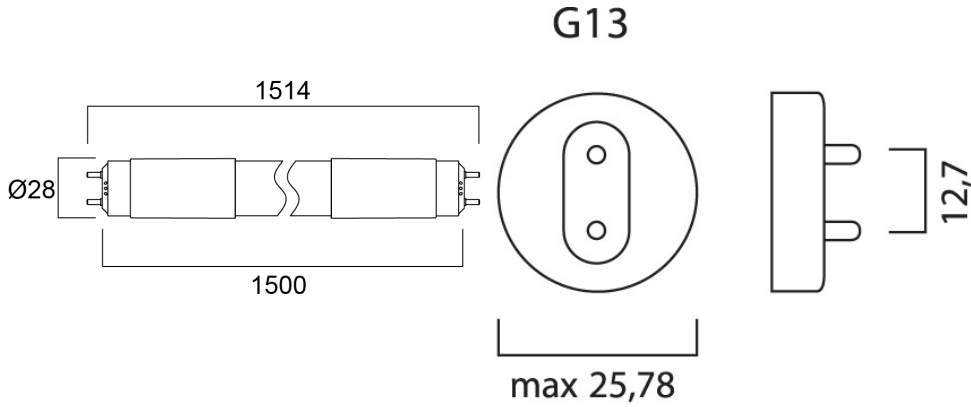

Technical drawings

Data table

GENERAL DATA

Product name	ToLEDo NEOS T8 CCG L1200 1800LM 840 30K RL
Technology	LED
Cap/Base	G13
Operating temperature range (°C)	-20°C...+45°C
Warranty	3 years

OPTICAL DATA

Colour temperature (K)	4000
CRI (Ra)	80
Colour Variation Initial (SDCM)	6
Photobiological Risk Group	RG0

ELECTRICAL DATA

Wattage (W)	13.3
Primary Supply/Product voltage - min (V)	220