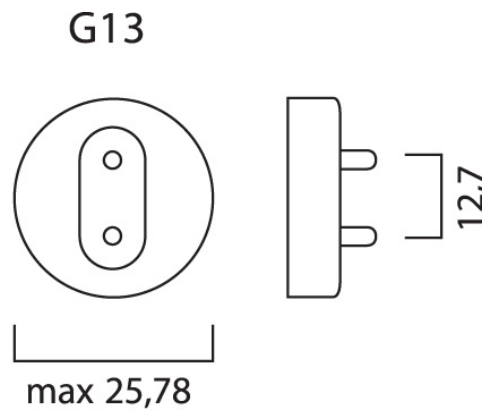

Product Overview

Product name	F20W T12 BL368 24 Toughcoat™
Technology	Special applications
Cap/Base	G13
Fixture rating	Enclosed
E-number FI	4940431
Wattage (W)	20.00
Product EAN number	5410288001258

Technical drawings

Data table

GENERAL DATA

Product name	F20W T12 BL368 24 Toughcoat™
Technology	Special applications
Cap/Base	G13
Fixture rating	Enclosed
Operating temperature range (°C)	-20°C...+40°C
E-number FI	4940431

OPTICAL DATA

Ambient temperature for maximum luminous flux (°C)	25
Adjustable chromaticity	N

ELECTRICAL DATA

Wattage (W)	20.00
Primary Supply/Product voltage - min (V)	220
Control gear required	No

PHYSICAL DATA

Nominal Product Length (mm)	600.0
Nominal Product Diameter (mm)	38
Max. Length base to base (mm) - A	589.8
Length base to pin Min-Max (mm) - B	594.5-596.9
Max. Lamp Length (mm) - C/L	604.0
Max. Lamp Diameter (mm) - D	40.5
Weight (kg)	0.201

Packaging outer length / height (cm)	63.0
---	------

SAFETY DATA

Lamp mercury content (mg)	9.00
----------------------------------	------

Optimal operating condition (°C)	-20-40
---	--------

Breakage cleaning instructions	Applicable
---------------------------------------	------------