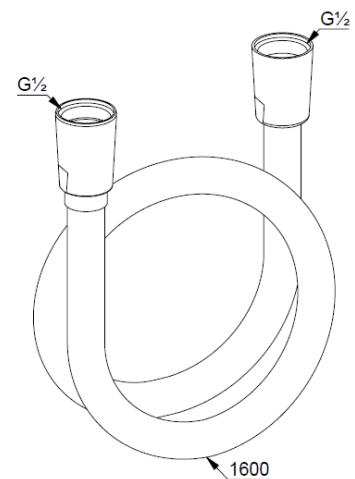

## Technische Daten/ Technical Data

KLUDI SUPARAFLEX

shower hose

DN 15

Ref.: 61072NO-00

Finishes:

NO Brushed Gold (18) PVD

Product description

Manufacturer KLUDI GmbH & Co. KG

Typ: KLUDI SUPARAFLEX

shower hose

Ref.: 61072NO-00

shower hose

plastic coated

with metal-effect

with conical nuts

anti twist

G1/2 x G1/2 x 1600mm

Produktabbildung/ Product picture

Maßzeichnung/ Dimensional drawing

Durchfluss/ Flow rate