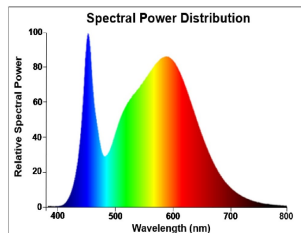

ToLEDo NEOS T8 CCG and AC

ToLEDo NEOS T8 CCG L 1200 1800LM 840 30K RL

0030232

TECHNICAL DRAWINGS