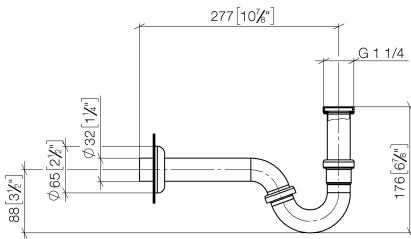

10 050 970 Product version from 10/1/2023

- rosette Ø 65 mm

# Siphon for bidet 1 1/4" - Brushed Dark Platinum

SERIES-VARIOUS

10 050 970 Product version from 10/1/2023

mm [inches]

### Spare parts list

No.	Item Number	Name	Quantity used	Delivery time
2	09 28 23 011-99	Pipe for odour trap Ø 38,5 x 80 mm - Brushed Dark Platinum	1.00	40
6	09 28 23 029-99	Pipe for odour trap 122 x 96 x 42 mm - Brushed Dark Platinum	1.00	40
8	09 27 01 013-99	Rosette Ø 65 x 15 mm - Brushed Dark Platinum	1.00	40
5	09 14 05 027 90	Washer NBR 70 35,5 x 29,5 x 3,0 mm -	1.00	-
Spare part can no longer be ordered, please order the replacement item				
1	09 14 05 018 90	Washer NBR 70 40,0 x 29,0 x 2,0 mm -	2.00	14
7	09 28 23 013-99	Pipe for odour trap Ø 38,5 x 54 x 212,5 mm - Brushed Dark Platinum	1.00	40
4	09 14 20 006 90	Washer Vf 3110 38 x 33,0 x 1,5 mm -	1.00	-
Spare part can no longer be ordered, please order the replacement item				
3	09 23 30 021-99	Mounting for odour trap 1 1/4" - Brushed Dark Platinum	3.00	40