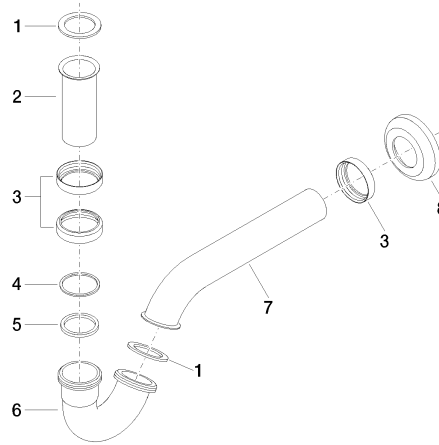

10 050 970 Product version from 10/1/2023

- rosette Ø 65 mm

# Siphon for bidet 1 1/4" - Brushed Dark Platinum

SERIES-VARIOUS

10 050 970 Product version from 10/1/2023

mm [inches]

### Spare parts list

No.	Item Number	Name	Quantity used	Delivery time
2	09 28 23 011-99	Pipe for odour trap Ø 38,5 x 80 mm - Brushed Dark Platinum	1.00	40
6	09 28 23 029-99	Pipe for odour trap 122 x 96 x 42 mm - Brushed Dark Platinum	1.00	40
8	09 27 01 013-99	Rosette Ø 65 x 15 mm - Brushed Dark Platinum	1.00	40
5	09 14 05 027 90	Washer NBR 70 35,5 x 29,5 x 3,0 mm -	1.00	-
Spare part can no longer be ordered, please order the replacement item				
1	09 14 05 018 90	Washer NBR 70 40,0 x 29,0 x 2,0 mm -	2.00	14
7	09 28 23 013-99	Pipe for odour trap Ø 38,5 x 54 x 212,5 mm - Brushed Dark Platinum	1.00	40
4	09 14 20 006 90	Washer Vf 3110 38 x 33,0 x 1,5 mm -	1.00	-
Spare part can no longer be ordered, please order the replacement item				
3	09 23 30 021-99	Mounting for odour trap 1 1/4" - Brushed Dark Platinum	3.00	40