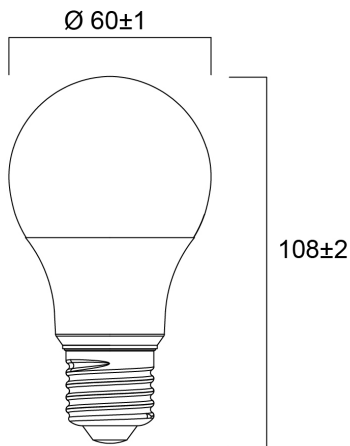

Product Overview

Product name	ToLEDo GLS V7 806LM 840 E27 SL
Technology	LED
Watt (Rated) (W)	8
Cap/Base	E27
Fixture rating	Open
General application	Hospitality, Residential & Consumer
ETIM Class	EC001959
E-number FI	4740980
Correlated colour temperature (k)	4000
Light colour	Cool White
CRI (Ra)	80
Colour Variation Initial (SDCM)	6
Photobiological Risk Group	RG0
Wattage (W)	8
Power consumption (W)	8
Dimmable	No
Average life (Nominal) (h)	15000
Product EAN number	5410288295855

ToLEDo GLS V7 806LM 840 E27 SL 0029585

Warranty	3 years
Useful luminous flux (#use)	806

Technical drawings

Data table

GENERAL DATA

Product name	ToLEDo GLS V7 806LM 840 E27 SL
Technology	LED
Watt (Rated) (W)	8
Cap/Base	E27
Fixture rating	Open
General application	Hospitality, Residential & Consumer
Operating temperature range (°C)	-20°C...+40°C
Performance ambient temperature Tq (°C)	25
ETIM Class	EC001959

PACKAGING

Product EAN number	5410288295855
Packaging single length / height (cm)	6.0
Packaging single width (cm)	6.0
Packaging single depth (cm)	11.2
DUN14 (inner)	15410288295852
Units per outer package	6
Packaging outer length / height (cm)	19.2
Packaging outer width (cm)	12.8
Packaging outer depth (cm)	12.0