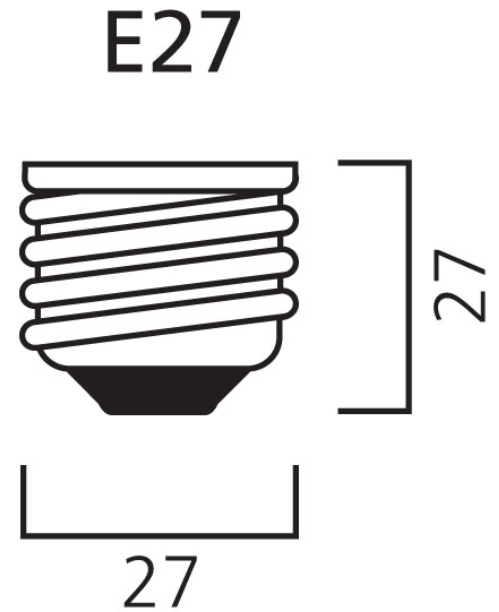

Product Overview

Product name	ToLEDo GLS V7 806LM 840 E27 SL
Technology	LED
Watt (Rated) (W)	8
Cap/Base	E27
Fixture rating	Open
General application	Hospitality, Residential & Consumer
ETIM Class	EC001959
E-number FI	4740980
Correlated colour temperature (k)	4000
Light colour	Cool White
CRI (Ra)	80
Colour Variation Initial (SDCM)	6
Photobiological Risk Group	RG0
Wattage (W)	8
Power consumption (W)	8
Dimmable	No
Average life (Nominal) (h)	15000
Product EAN number	5410288295855

ToLEDo GLS V7 806LM 840 E27 SL 0029585

Warranty	3 years
Useful luminous flux (#use)	806

Technical drawings

Data table

GENERAL DATA

Product name	ToLEDo GLS V7 806LM 840 E27 SL
Technology	LED
Watt (Rated) (W)	8
Cap/Base	E27
Fixture rating	Open
General application	Hospitality, Residential & Consumer
Operating temperature range (°C)	-20°C...+40°C
Performance ambient temperature Tq (°C)	25
ETIM Class	EC001959

PACKAGING

Product EAN number	5410288295855
Packaging single length / height (cm)	6.0
Packaging single width (cm)	6.0
Packaging single depth (cm)	11.2
DUN14 (inner)	15410288295852
Units per outer package	6
Packaging outer length / height (cm)	19.2
Packaging outer width (cm)	12.8
Packaging outer depth (cm)	12.0