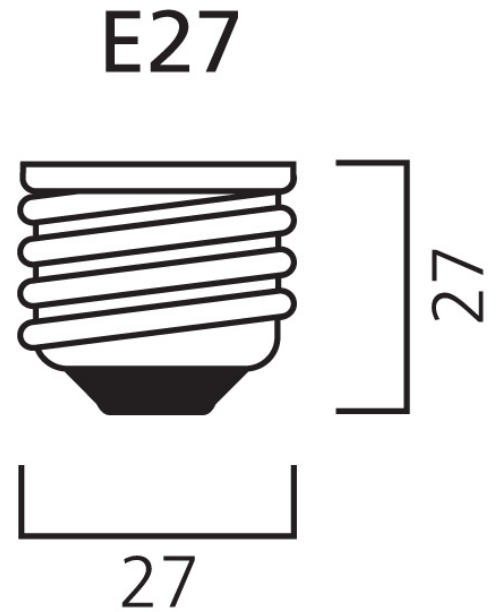

Product Overview

Product name	ToLEDo GLS V7 806LM 865 E27 SL
Technology	LED
Watt (Rated) (W)	8
Cap/Base	E27
Fixture rating	Open
General application	Hospitality, Residential & Consumer
ETIM Class	EC001959
E-number FI	4740981
Correlated colour temperature (k)	6500
Light colour	Daylight
CRI (Ra)	80
Colour Variation Initial (SDCM)	6
Photobiological Risk Group	RG0
Wattage (W)	8
Power consumption (W)	8
Dimmable	No
Average life (Nominal) (h)	15000
Product EAN number	5410288295879

ToLEDo GLS V7 806LM 865 E27 SL
0029587

Warranty	3 years
Useful luminous flux (#use)	806

Technical drawings

Data table

GENERAL DATA

Product name	ToLEDo GLS V7 806LM 865 E27 SL
Technology	LED
Watt (Rated) (W)	8
Cap/Base	E27
Fixture rating	Open
General application	Hospitality, Residential & Consumer
Operating temperature range (°C)	-20°C...+40°C
Performance ambient temperature Tq (°C)	25
ETIM Class	EC001959

PACKAGING

Product EAN number	5410288295879
Packaging single length / height (cm)	6.0
Packaging single width (cm)	6.0
Packaging single depth (cm)	11.2
DUN14 (inner)	15410288295876
Units per outer package	6
Packaging outer length / height (cm)	18.8
Packaging outer width (cm)	12.7
Packaging outer depth (cm)	12.0