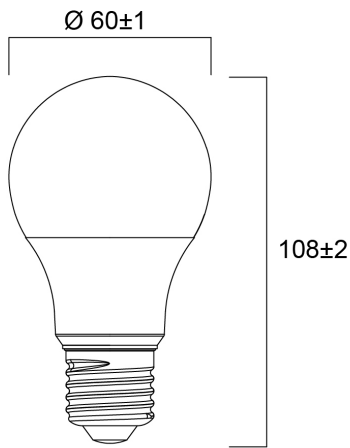

Product Overview

Product name	ToLEDo GLS V7 806LM 865 E27 SL
Technology	LED
Watt (Rated) (W)	8
Cap/Base	E27
Fixture rating	Open
General application	Hospitality, Residential & Consumer
ETIM Class	EC001959
E-number FI	4740981
Correlated colour temperature (k)	6500
Light colour	Daylight
CRI (Ra)	80
Colour Variation Initial (SDCM)	6
Photobiological Risk Group	RG0
Wattage (W)	8
Power consumption (W)	8
Dimmable	No
Average life (Nominal) (h)	15000
Product EAN number	5410288295879

ToLEDo GLS V7 806LM 865 E27 SL
0029587

Warranty	3 years
Useful luminous flux (#use)	806

Technical drawings

Data table

GENERAL DATA

Product name	ToLEDo GLS V7 806LM 865 E27 SL
Technology	LED
Watt (Rated) (W)	8
Cap/Base	E27
Fixture rating	Open
General application	Hospitality, Residential & Consumer
Operating temperature range (°C)	-20°C...+40°C
Performance ambient temperature Tq (°C)	25
ETIM Class	EC001959

PACKAGING

Product EAN number	5410288295879
Packaging single length / height (cm)	6.0
Packaging single width (cm)	6.0
Packaging single depth (cm)	11.2
DUN14 (inner)	15410288295876
Units per outer package	6
Packaging outer length / height (cm)	18.8
Packaging outer width (cm)	12.7
Packaging outer depth (cm)	12.0