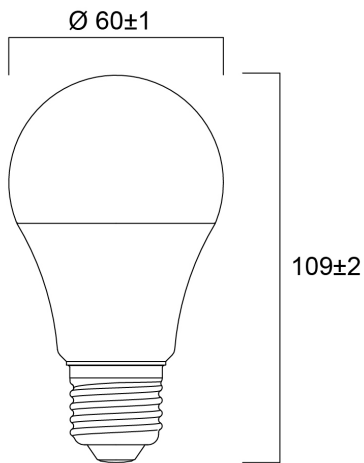

Product Overview

Product name	ToLEDo GLS V7 1055LM 840 E27 SL
Technology	LED
Watt (Rated) (W)	9.5
Cap/Base	E27
Fixture rating	Open
General application	Hospitality, Residential & Consumer
ETIM Class	EC001959
E-number FI	4740983
Correlated colour temperature (k)	4000
Light colour	Cool White
CRI (Ra)	80
Colour Variation Initial (SDCM)	6
Photobiological Risk Group	RG0
Wattage (W)	9.5
Power consumption (W)	9.5
Dimmable	No
Average life (Nominal) (h)	15000
Product EAN number	5410288295909

ToLEDo GLS V7 1055LM 840 E27 SL 0029590

Warranty

3 years

Useful luminous flux (#use)

1055

Technical drawings

Data table

GENERAL DATA

Product name	ToLEDo GLS V7 1055LM 840 E27 SL
Technology	LED
Watt (Rated) (W)	9.5
Cap/Base	E27
Fixture rating	Open
General application	Hospitality, Residential & Consumer
Operating temperature range (°C)	-20°C...+40°C
Performance ambient temperature Tq (°C)	25
ETIM Class	EC001959

PACKAGING

Product EAN number	5410288295909
Packaging single length / height (cm)	6.0
Packaging single width (cm)	6.0
Packaging single depth (cm)	11.2
DUN14 (inner)	15410288295906
Units per outer package	6
Packaging outer length / height (cm)	18.8
Packaging outer width (cm)	12.7
Packaging outer depth (cm)	12.0