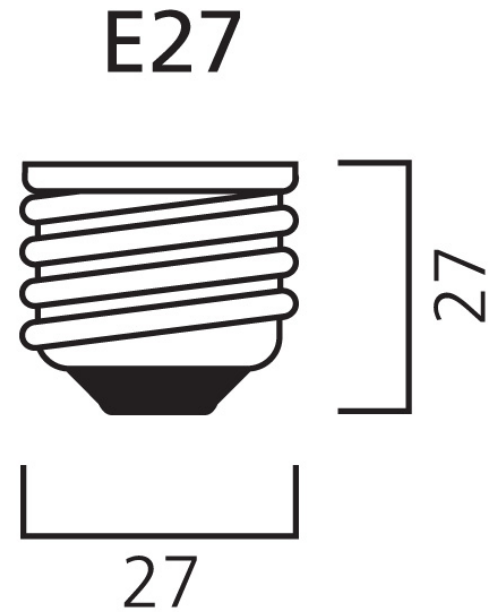

Product Overview

Product name	ToLEDo GLS V7 1055LM 840 E27 SL
Technology	LED
Watt (Rated) (W)	9.5
Cap/Base	E27
Fixture rating	Open
General application	Hospitality, Residential & Consumer
ETIM Class	EC001959
E-number FI	4740983
Correlated colour temperature (k)	4000
Light colour	Cool White
CRI (Ra)	80
Colour Variation Initial (SDCM)	6
Photobiological Risk Group	RG0
Wattage (W)	9.5
Power consumption (W)	9.5
Dimmable	No
Average life (Nominal) (h)	15000
Product EAN number	5410288295909

ToLEDo GLS V7 1055LM 840 E27 SL 0029590

Warranty

3 years

Useful luminous flux (#use)

1055

Technical drawings

Data table

GENERAL DATA

Product name	ToLEDo GLS V7 1055LM 840 E27 SL
Technology	LED
Watt (Rated) (W)	9.5
Cap/Base	E27
Fixture rating	Open
General application	Hospitality, Residential & Consumer
Operating temperature range (°C)	-20°C...+40°C
Performance ambient temperature Tq (°C)	25
ETIM Class	EC001959