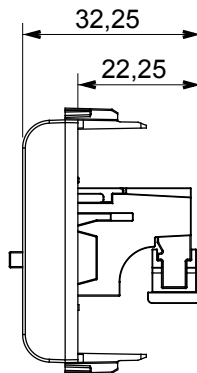

Wide range of control devices, sockets for power supply (conforming to national and international standards) signal pick-up, climate control, comfort management, technical alarm signalling and emergency lighting management. The ChoruSmart modular devices are available in five colours, glossy white, satin white, natural beige, satin black and lacquered titanium and in various sizes from 1/2, 1, 2 and 3 modules. Thanks to the mounting supports for rectangular, square and round boxes, endless combinations can be created with the ChoruSmart range of plates.

Category	Connector	Description	Speaker socket
Colour	Natural satin beige	No. modules	1
Electrocod	3720	Material	Technopolymer

DIMENSIONAL

STANDARDS/APPROVALS