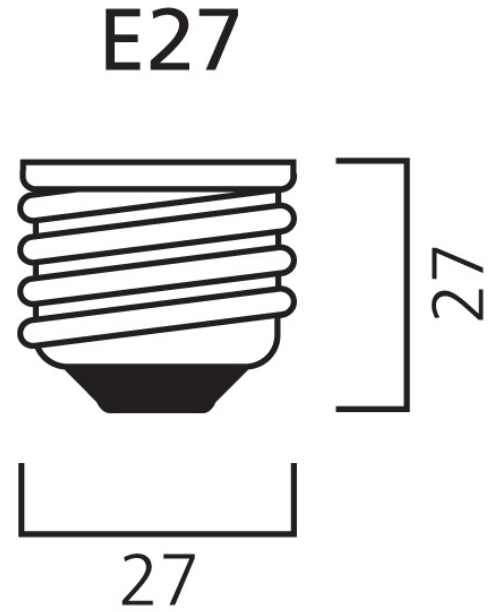

Product Overview

Product name	ToLEDo GLS V7 1521LM 827 E27 SL
Technology	LED
Watt (Rated) (W)	13
Cap/Base	E27
Fixture rating	Open
General application	Hospitality, Residential & Consumer
ETIM Class	EC001959
E-number FI	4740985
Correlated colour temperature (k)	2700
Light colour	Homelight
CRI (Ra)	80
Colour Variation Initial (SDCM)	6
Photobiological Risk Group	RG0
Wattage (W)	13
Power consumption (W)	13
Dimmable	No
Average life (Nominal) (h)	15000
Product EAN number	5410288295930

ToLEDo GLS V7 1521LM 827 E27 SL 0029593

Warranty	3 years
Useful luminous flux (#use)	1521

Technical drawings

Data table

GENERAL DATA

Product name	ToLEDo GLS V7 1521LM 827 E27 SL
Technology	LED
Watt (Rated) (W)	13
Cap/Base	E27
Fixture rating	Open
General application	Hospitality, Residential & Consumer
Operating temperature range (°C)	-20°C...+40°C
Performance ambient temperature Tq (°C)	25
ETIM Class	EC001959

PACKAGING

Product EAN number	5410288295930
Packaging single length / height (cm)	6.0
Packaging single width (cm)	6.0
Packaging single depth (cm)	12.2
DUN14 (inner)	15410288295937
Units per outer package	6
Packaging outer length / height (cm)	18.8
Packaging outer width (cm)	12.7
Packaging outer depth (cm)	13.0