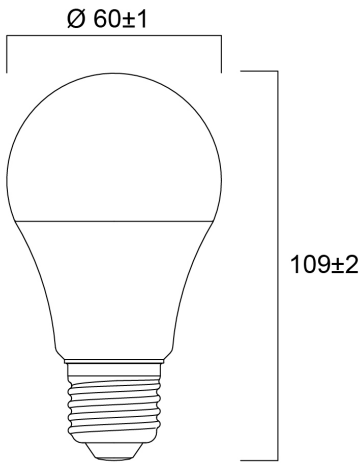

Product Overview

Product name	ToLEDo GLS V7 1521LM 827 E27 SL
Technology	LED
Watt (Rated) (W)	13
Cap/Base	E27
Fixture rating	Open
General application	Hospitality, Residential & Consumer
ETIM Class	EC001959
E-number FI	4740985
Correlated colour temperature (k)	2700
Light colour	Homelight
CRI (Ra)	80
Colour Variation Initial (SDCM)	6
Photobiological Risk Group	RG0
Wattage (W)	13
Power consumption (W)	13
Dimmable	No
Average life (Nominal) (h)	15000
Product EAN number	5410288295930

ToLEDo GLS V7 1521LM 827 E27 SL 0029593

Warranty	3 years
Useful luminous flux (#use)	1521

Technical drawings

Data table

GENERAL DATA

Product name	ToLEDo GLS V7 1521LM 827 E27 SL
Technology	LED
Watt (Rated) (W)	13
Cap/Base	E27
Fixture rating	Open
General application	Hospitality, Residential & Consumer
Operating temperature range (°C)	-20°C...+40°C
Performance ambient temperature Tq (°C)	25
ETIM Class	EC001959

PACKAGING

Product EAN number	5410288295930
Packaging single length / height (cm)	6.0
Packaging single width (cm)	6.0
Packaging single depth (cm)	12.2
DUN14 (inner)	15410288295937
Units per outer package	6
Packaging outer length / height (cm)	18.8
Packaging outer width (cm)	12.7
Packaging outer depth (cm)	13.0