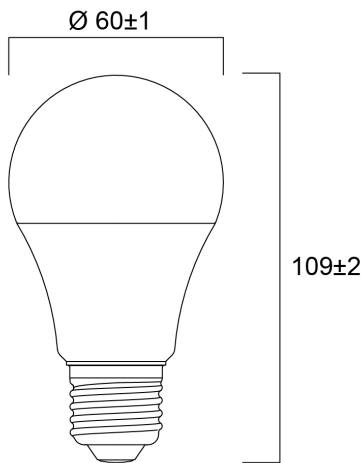

Product Overview

Product name	ToLEDo GLS V7 1521LM 840 E27 SL
Technology	LED
Watt (Rated) (W)	13
Cap/Base	E27
Fixture rating	Open
General application	Hospitality, Residential & Consumer
ETIM Class	EC001959
E-number FI	4740986
Correlated colour temperature (k)	4000
Light colour	Cool White
CRI (Ra)	80
Colour Variation Initial (SDCM)	6
Photobiological Risk Group	RG0
Wattage (W)	13
Power consumption (W)	13
Dimmable	No
Average life (Nominal) (h)	15000
Product EAN number	5410288295947

ToLEDo GLS V7 1521LM 840 E27 SL 0029594

Warranty

3 years

Useful luminous flux (#use)

1521

Technical drawings

Data table

GENERAL DATA