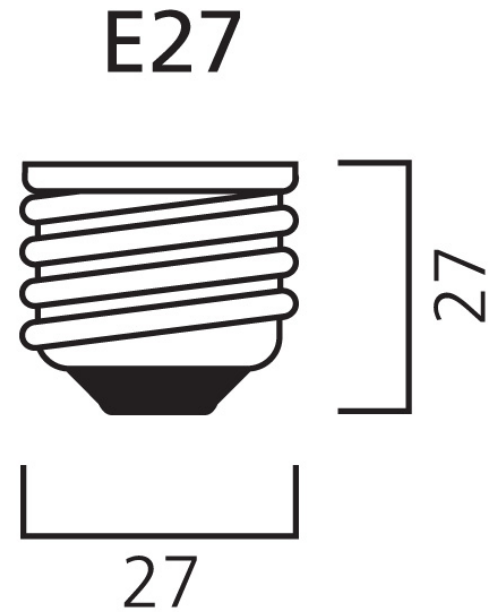

Product Overview

Product name	ToLEDo GLS V7 1521LM 840 E27 SL
Technology	LED
Watt (Rated) (W)	13
Cap/Base	E27
Fixture rating	Open
General application	Hospitality, Residential & Consumer
ETIM Class	EC001959
E-number FI	4740986
Correlated colour temperature (k)	4000
Light colour	Cool White
CRI (Ra)	80
Colour Variation Initial (SDCM)	6
Photobiological Risk Group	RG0
Wattage (W)	13
Power consumption (W)	13
Dimmable	No
Average life (Nominal) (h)	15000
Product EAN number	5410288295947

ToLEDo GLS V7 1521LM 840 E27 SL 0029594

Warranty

3 years

Useful luminous flux (#use)

1521

Technical drawings

Data table

GENERAL DATA

Product name	ToLEDo GLS V7 1521LM 840 E27 SL
Technology	LED
Watt (Rated) (W)	13
Cap/Base	E27
Fixture rating	Open
General application	Hospitality, Residential & Consumer
Operating temperature range (°C)	-20°C...+40°C
Performance ambient temperature Tq (°C)	25
ETIM Class	EC001959